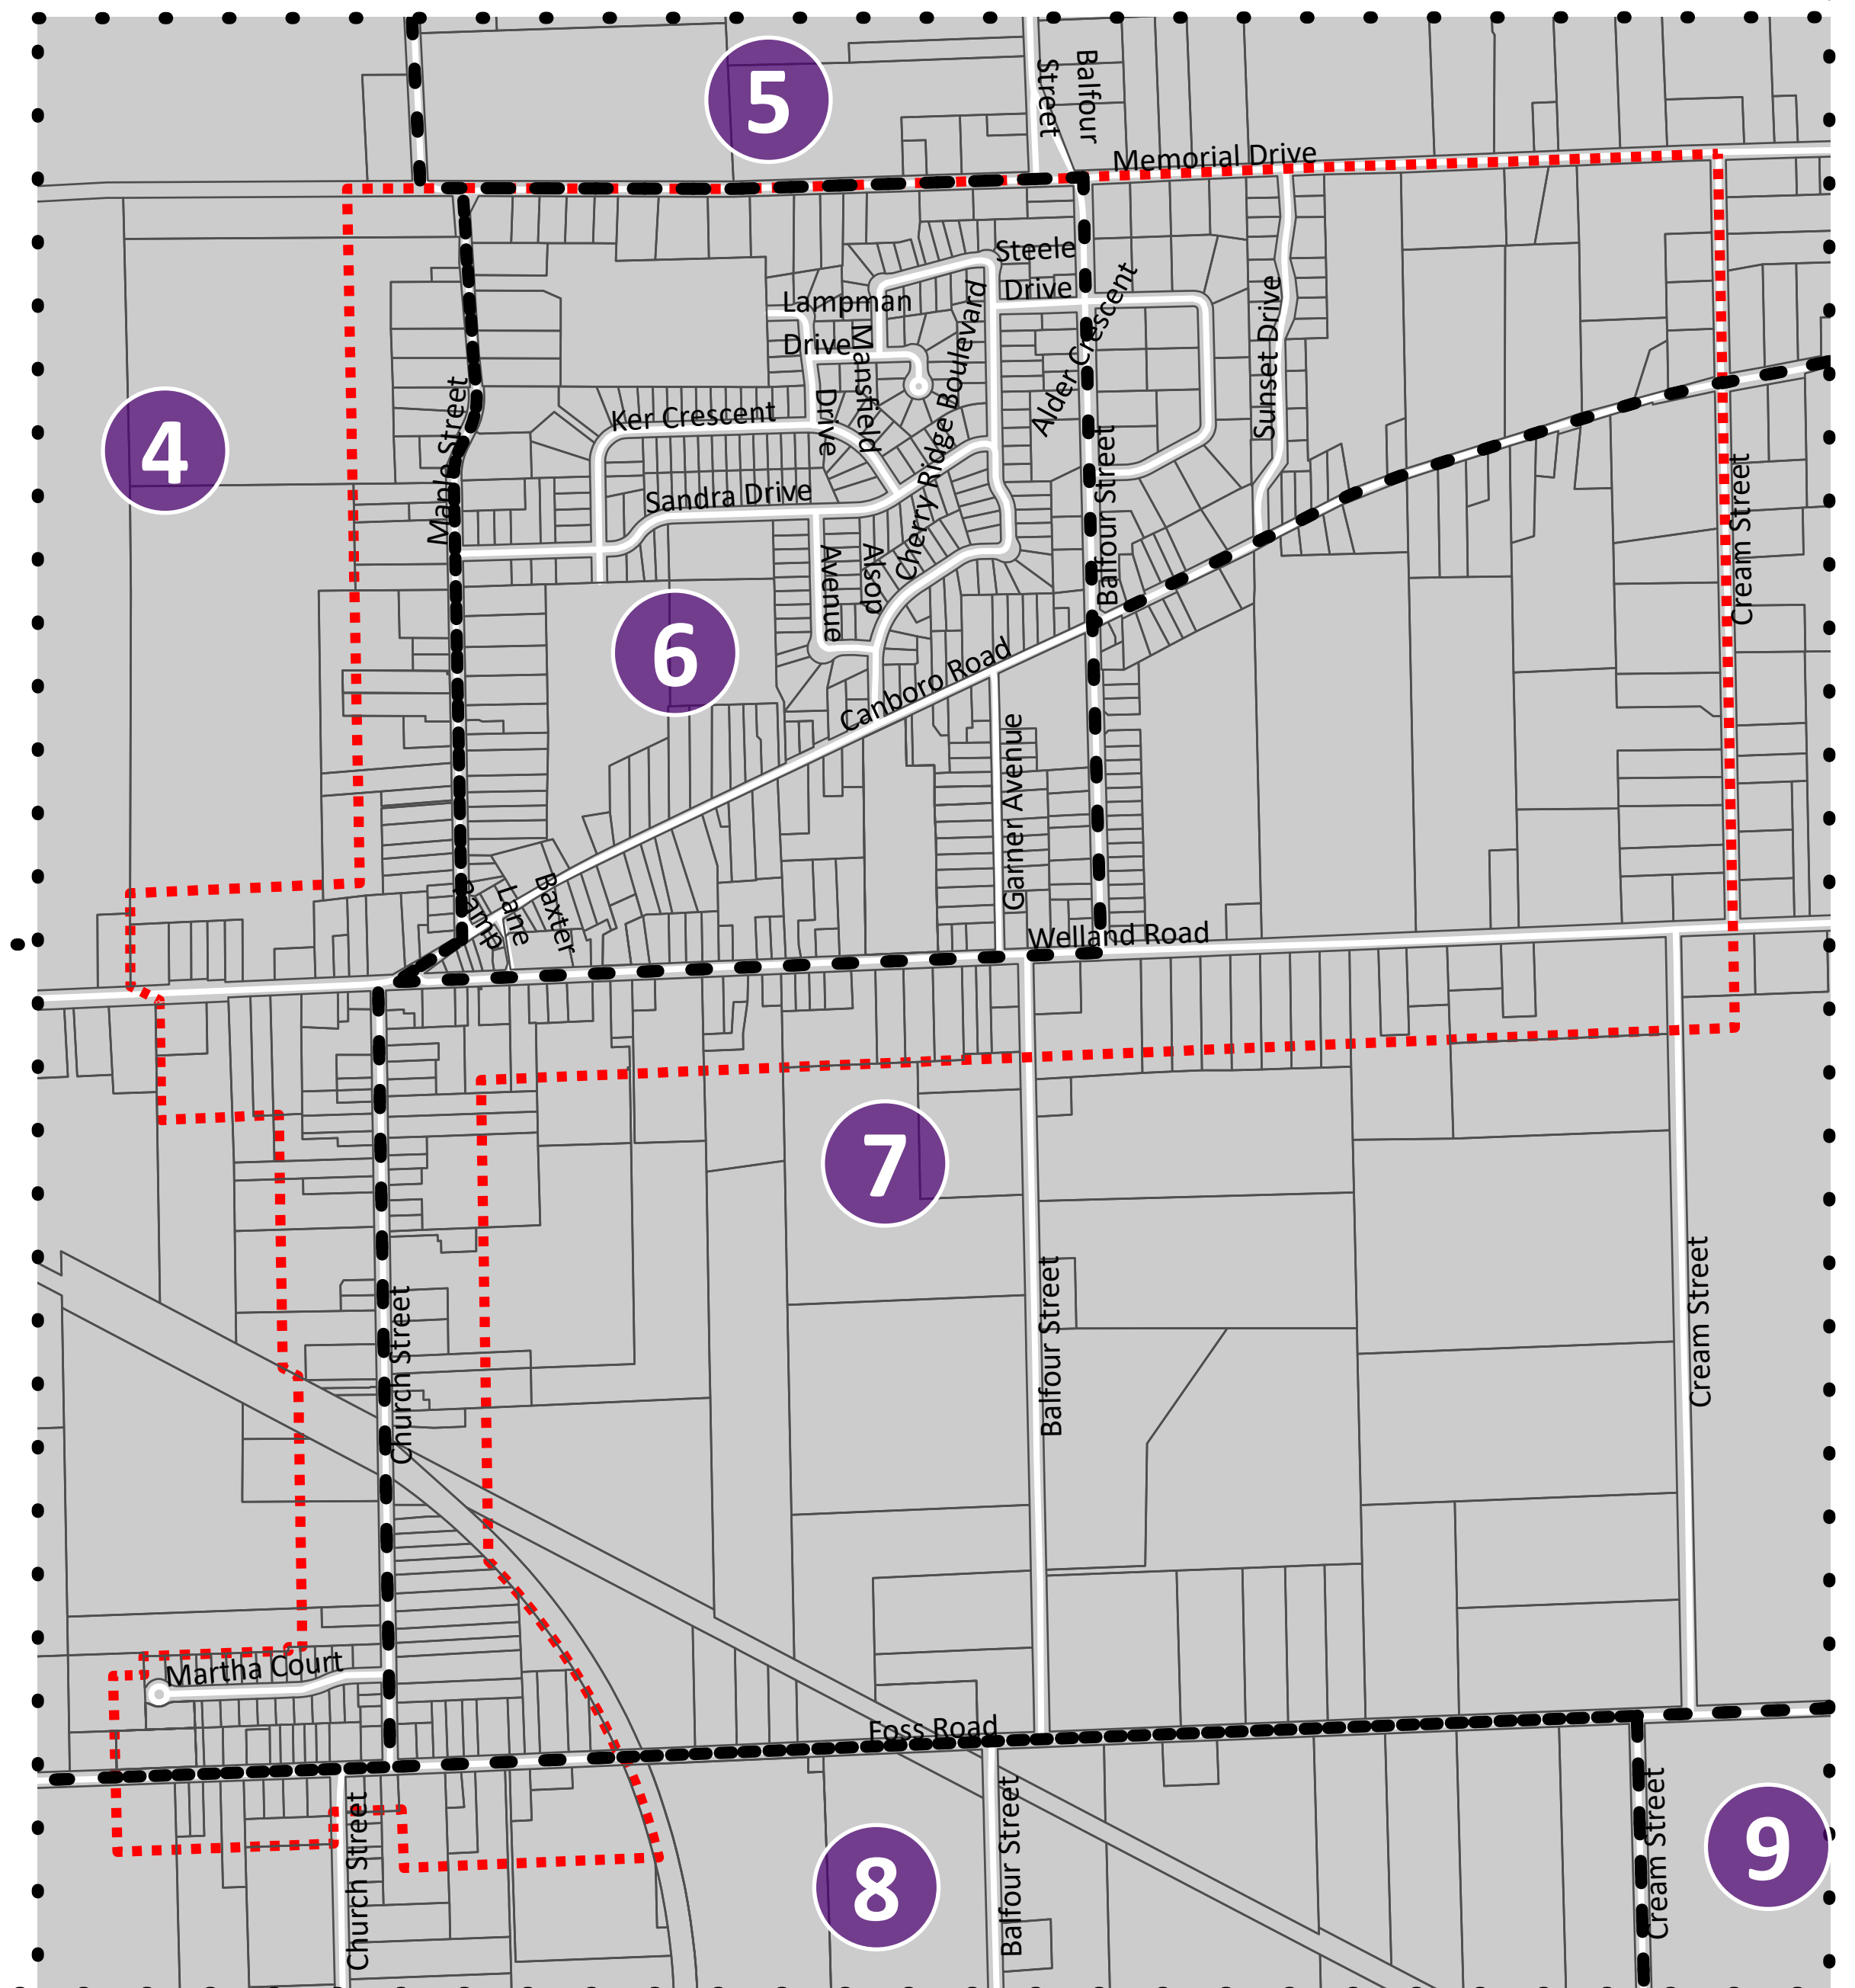

Town of Pelham Electoral Map (Wards)

Pelham NIAGARA

Fonthill Inset

North Pelham Inset

Fenwick Inset

Legend

- Poll Boundary
- Urban Boundary
- # Polling Subdivision Number
- Ward 1 Boundary
- Ward 2 Boundary
- Ward 3 Boundary