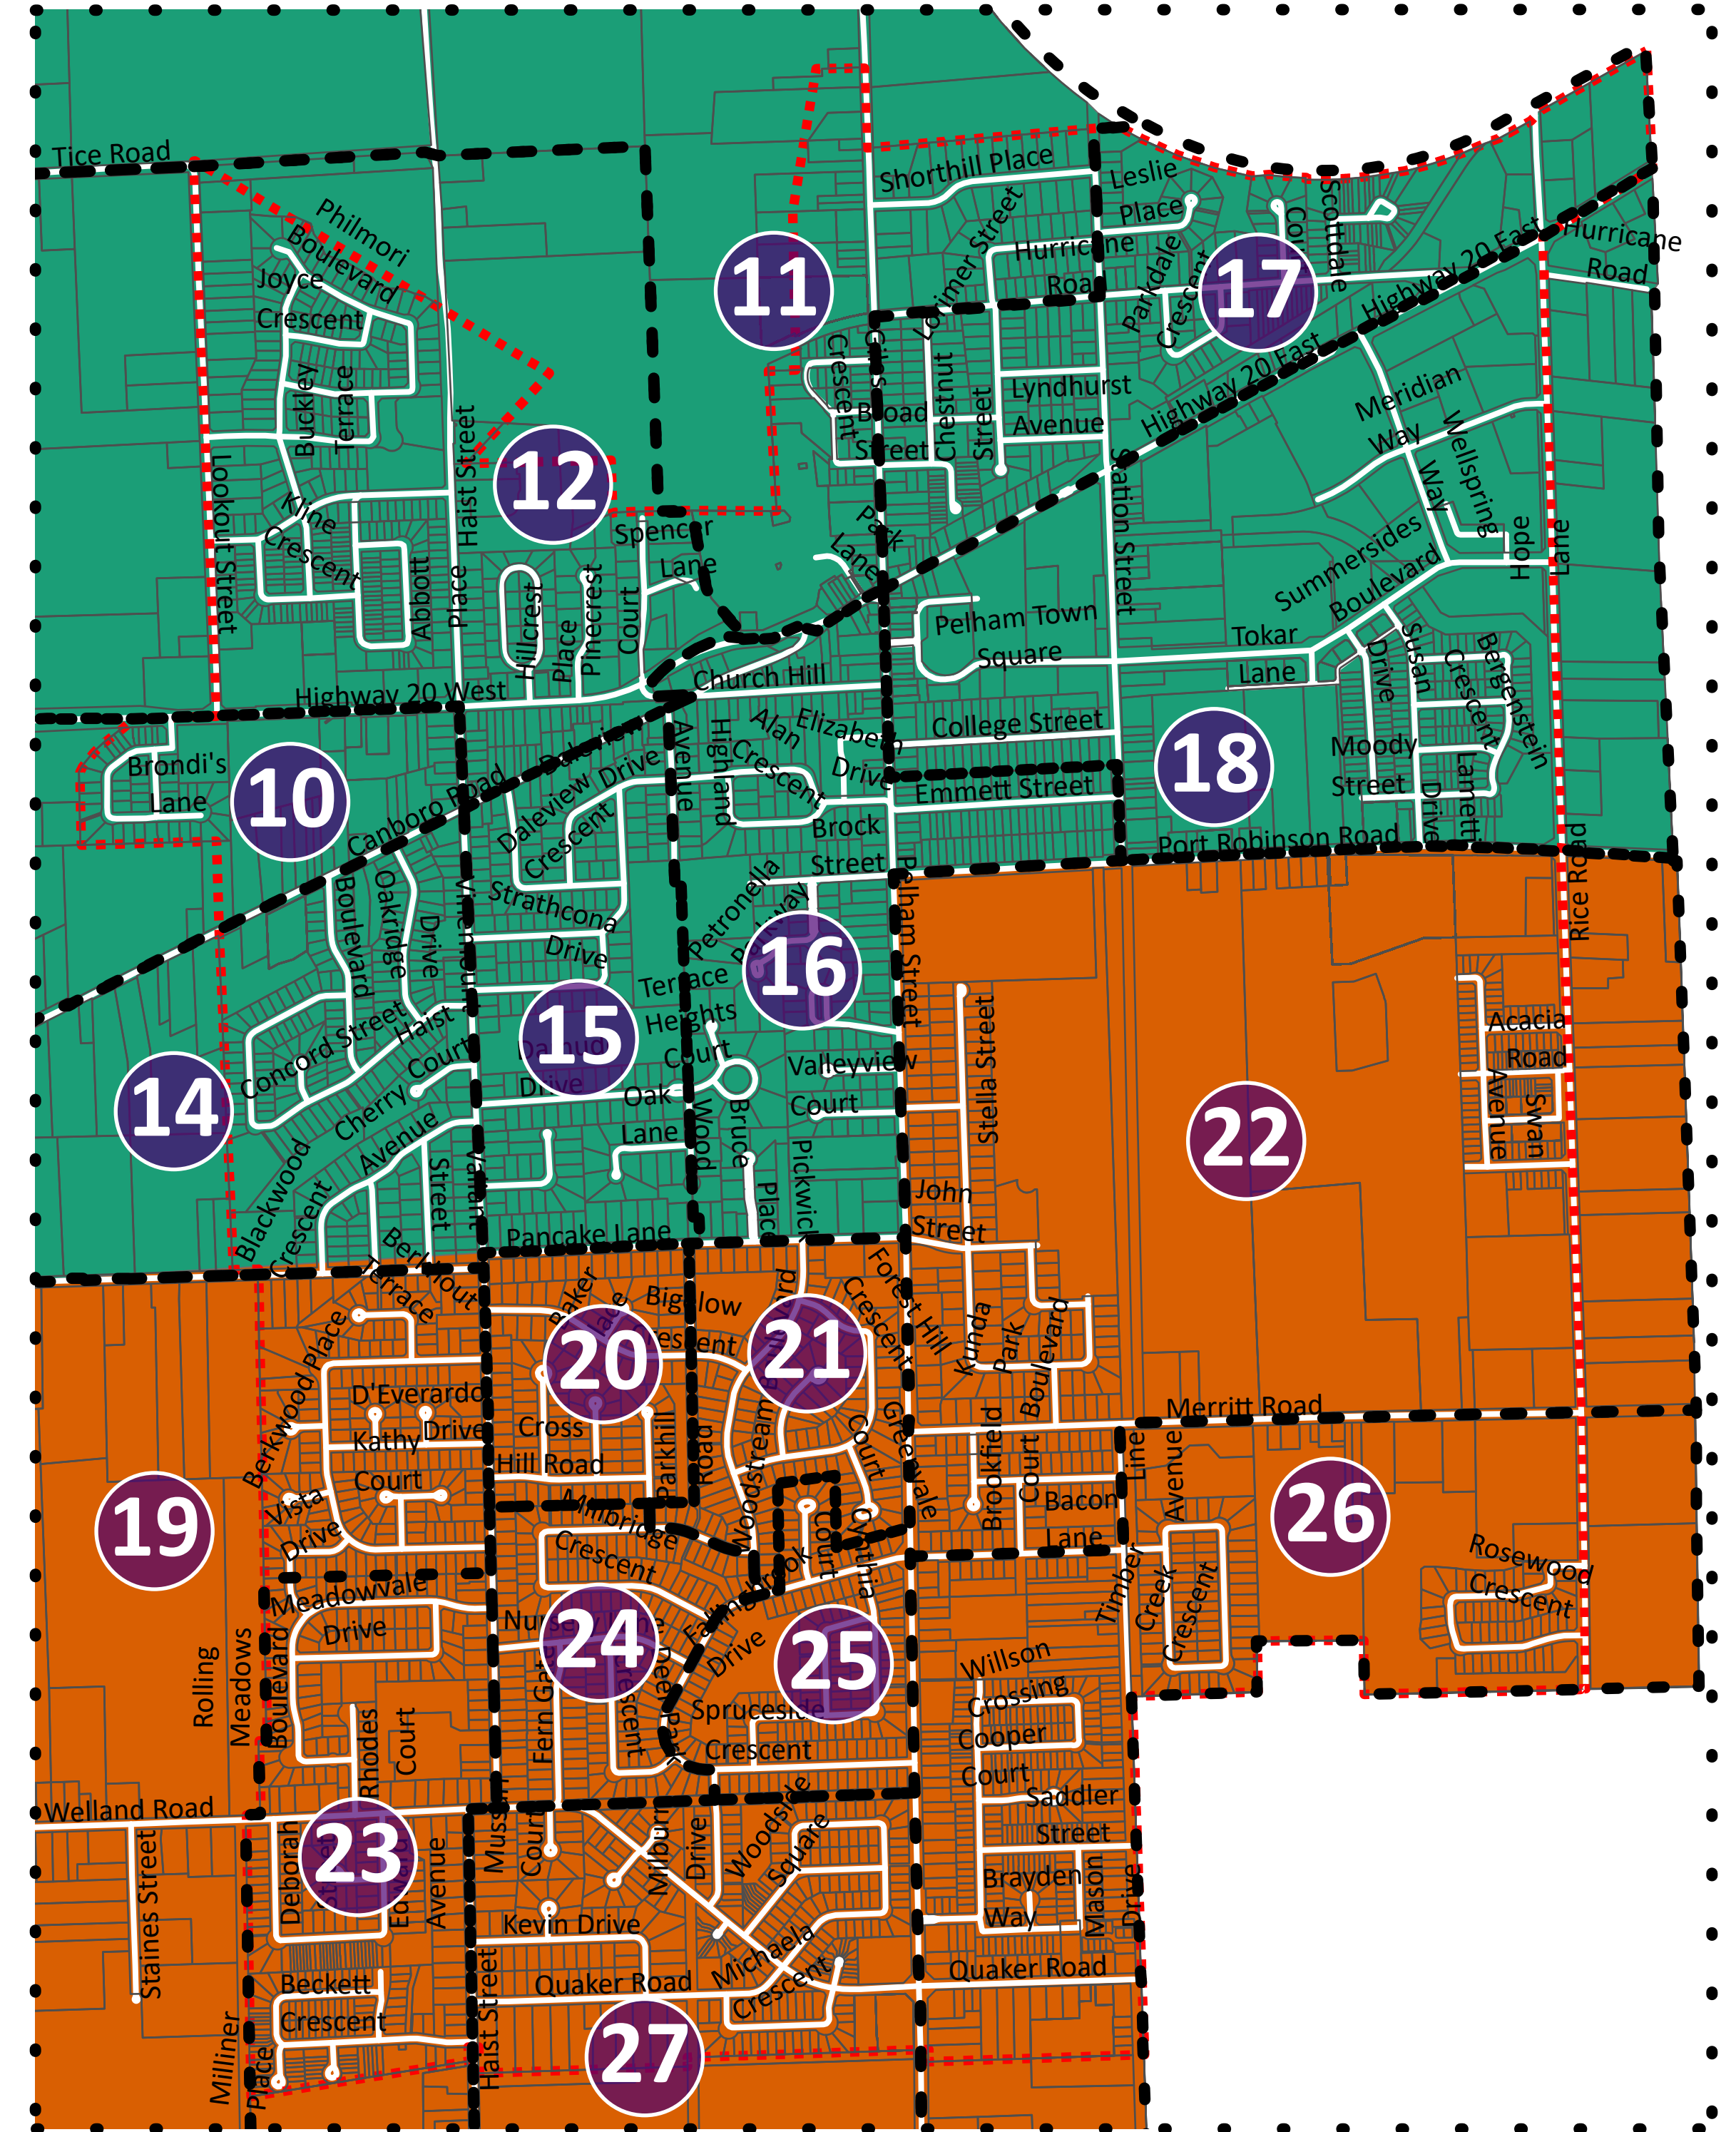

Town of Pelham Electoral Map (Wards)

Pelham NIAGARA

Fonthill Inset

North Pelham Inset

Fenwick Inset

Legend

- Poll Boundary
- Urban Boundary
- # Polling Subdivision Number
- Ward 1 Boundary
- Ward 2 Boundary
- Ward 3 Boundary