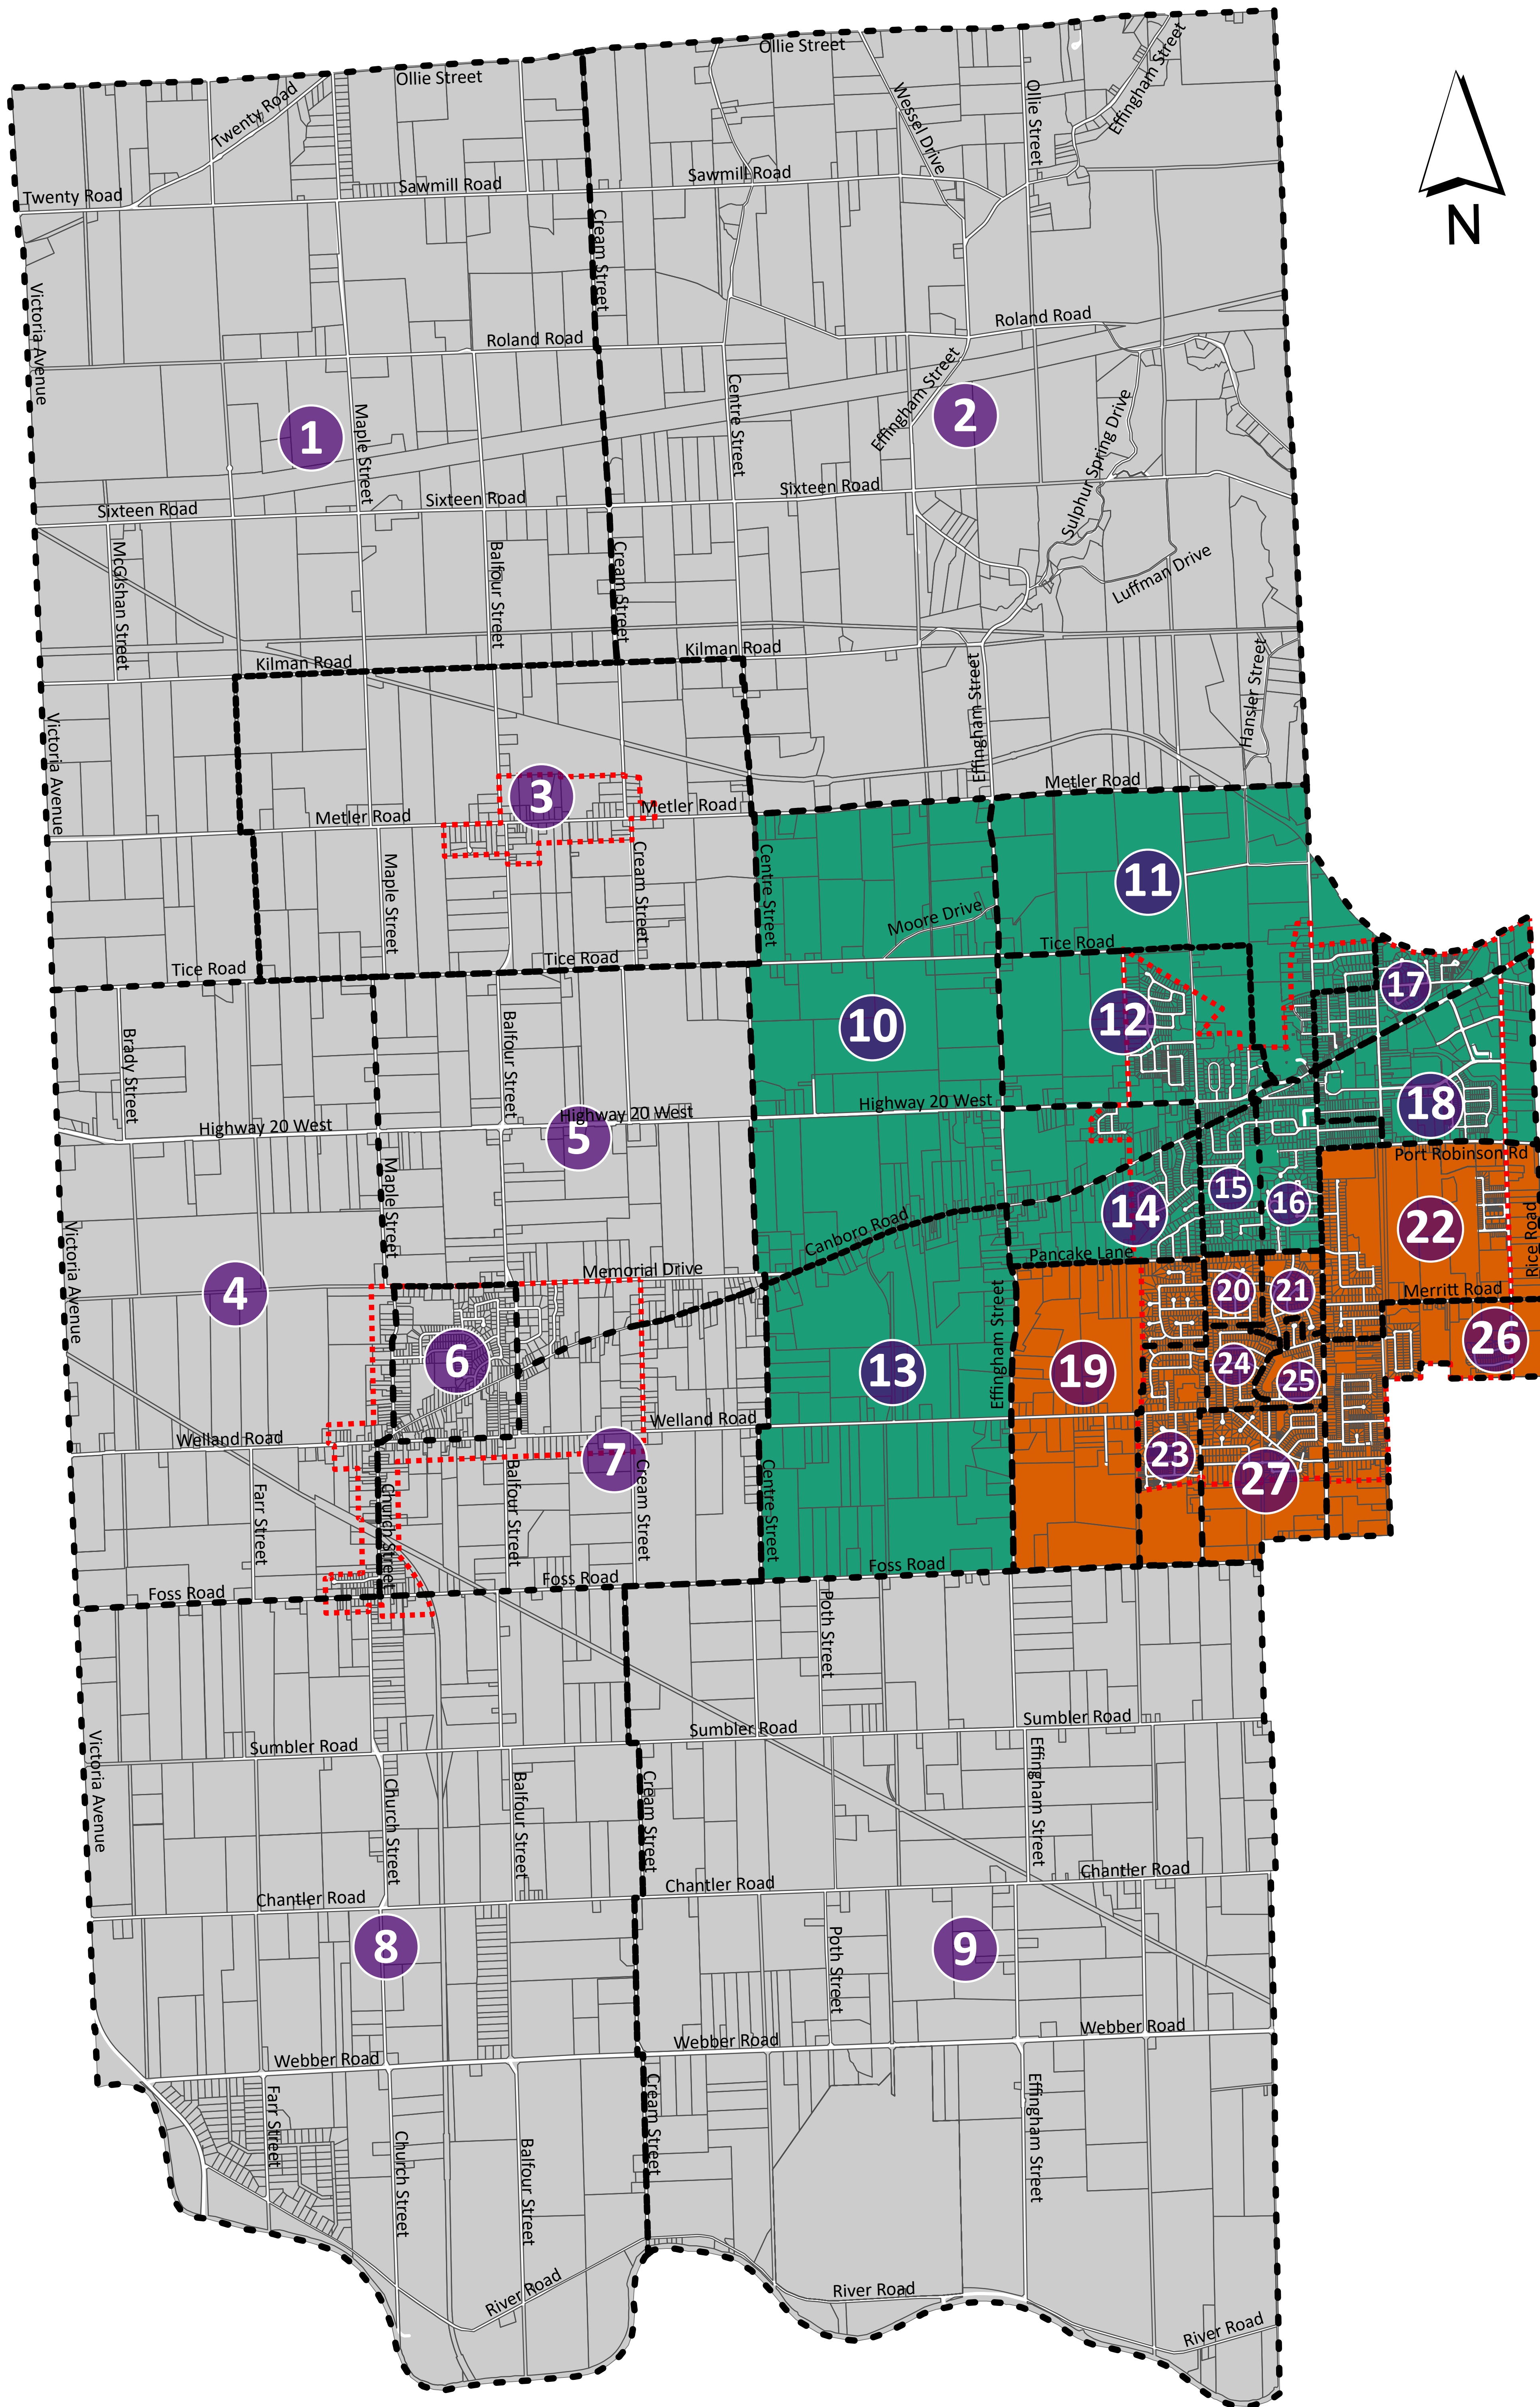

Town of Pelham Electoral Map (Wards)

Pelham NIAGARA

Fonthill Inset

North Pelham Inset

Fenwick Inset

Legend

- Poll Boundary
- Urban Boundary
- # Polling Subdivision Number
- Ward 1 Boundary
- Ward 2 Boundary
- Ward 3 Boundary