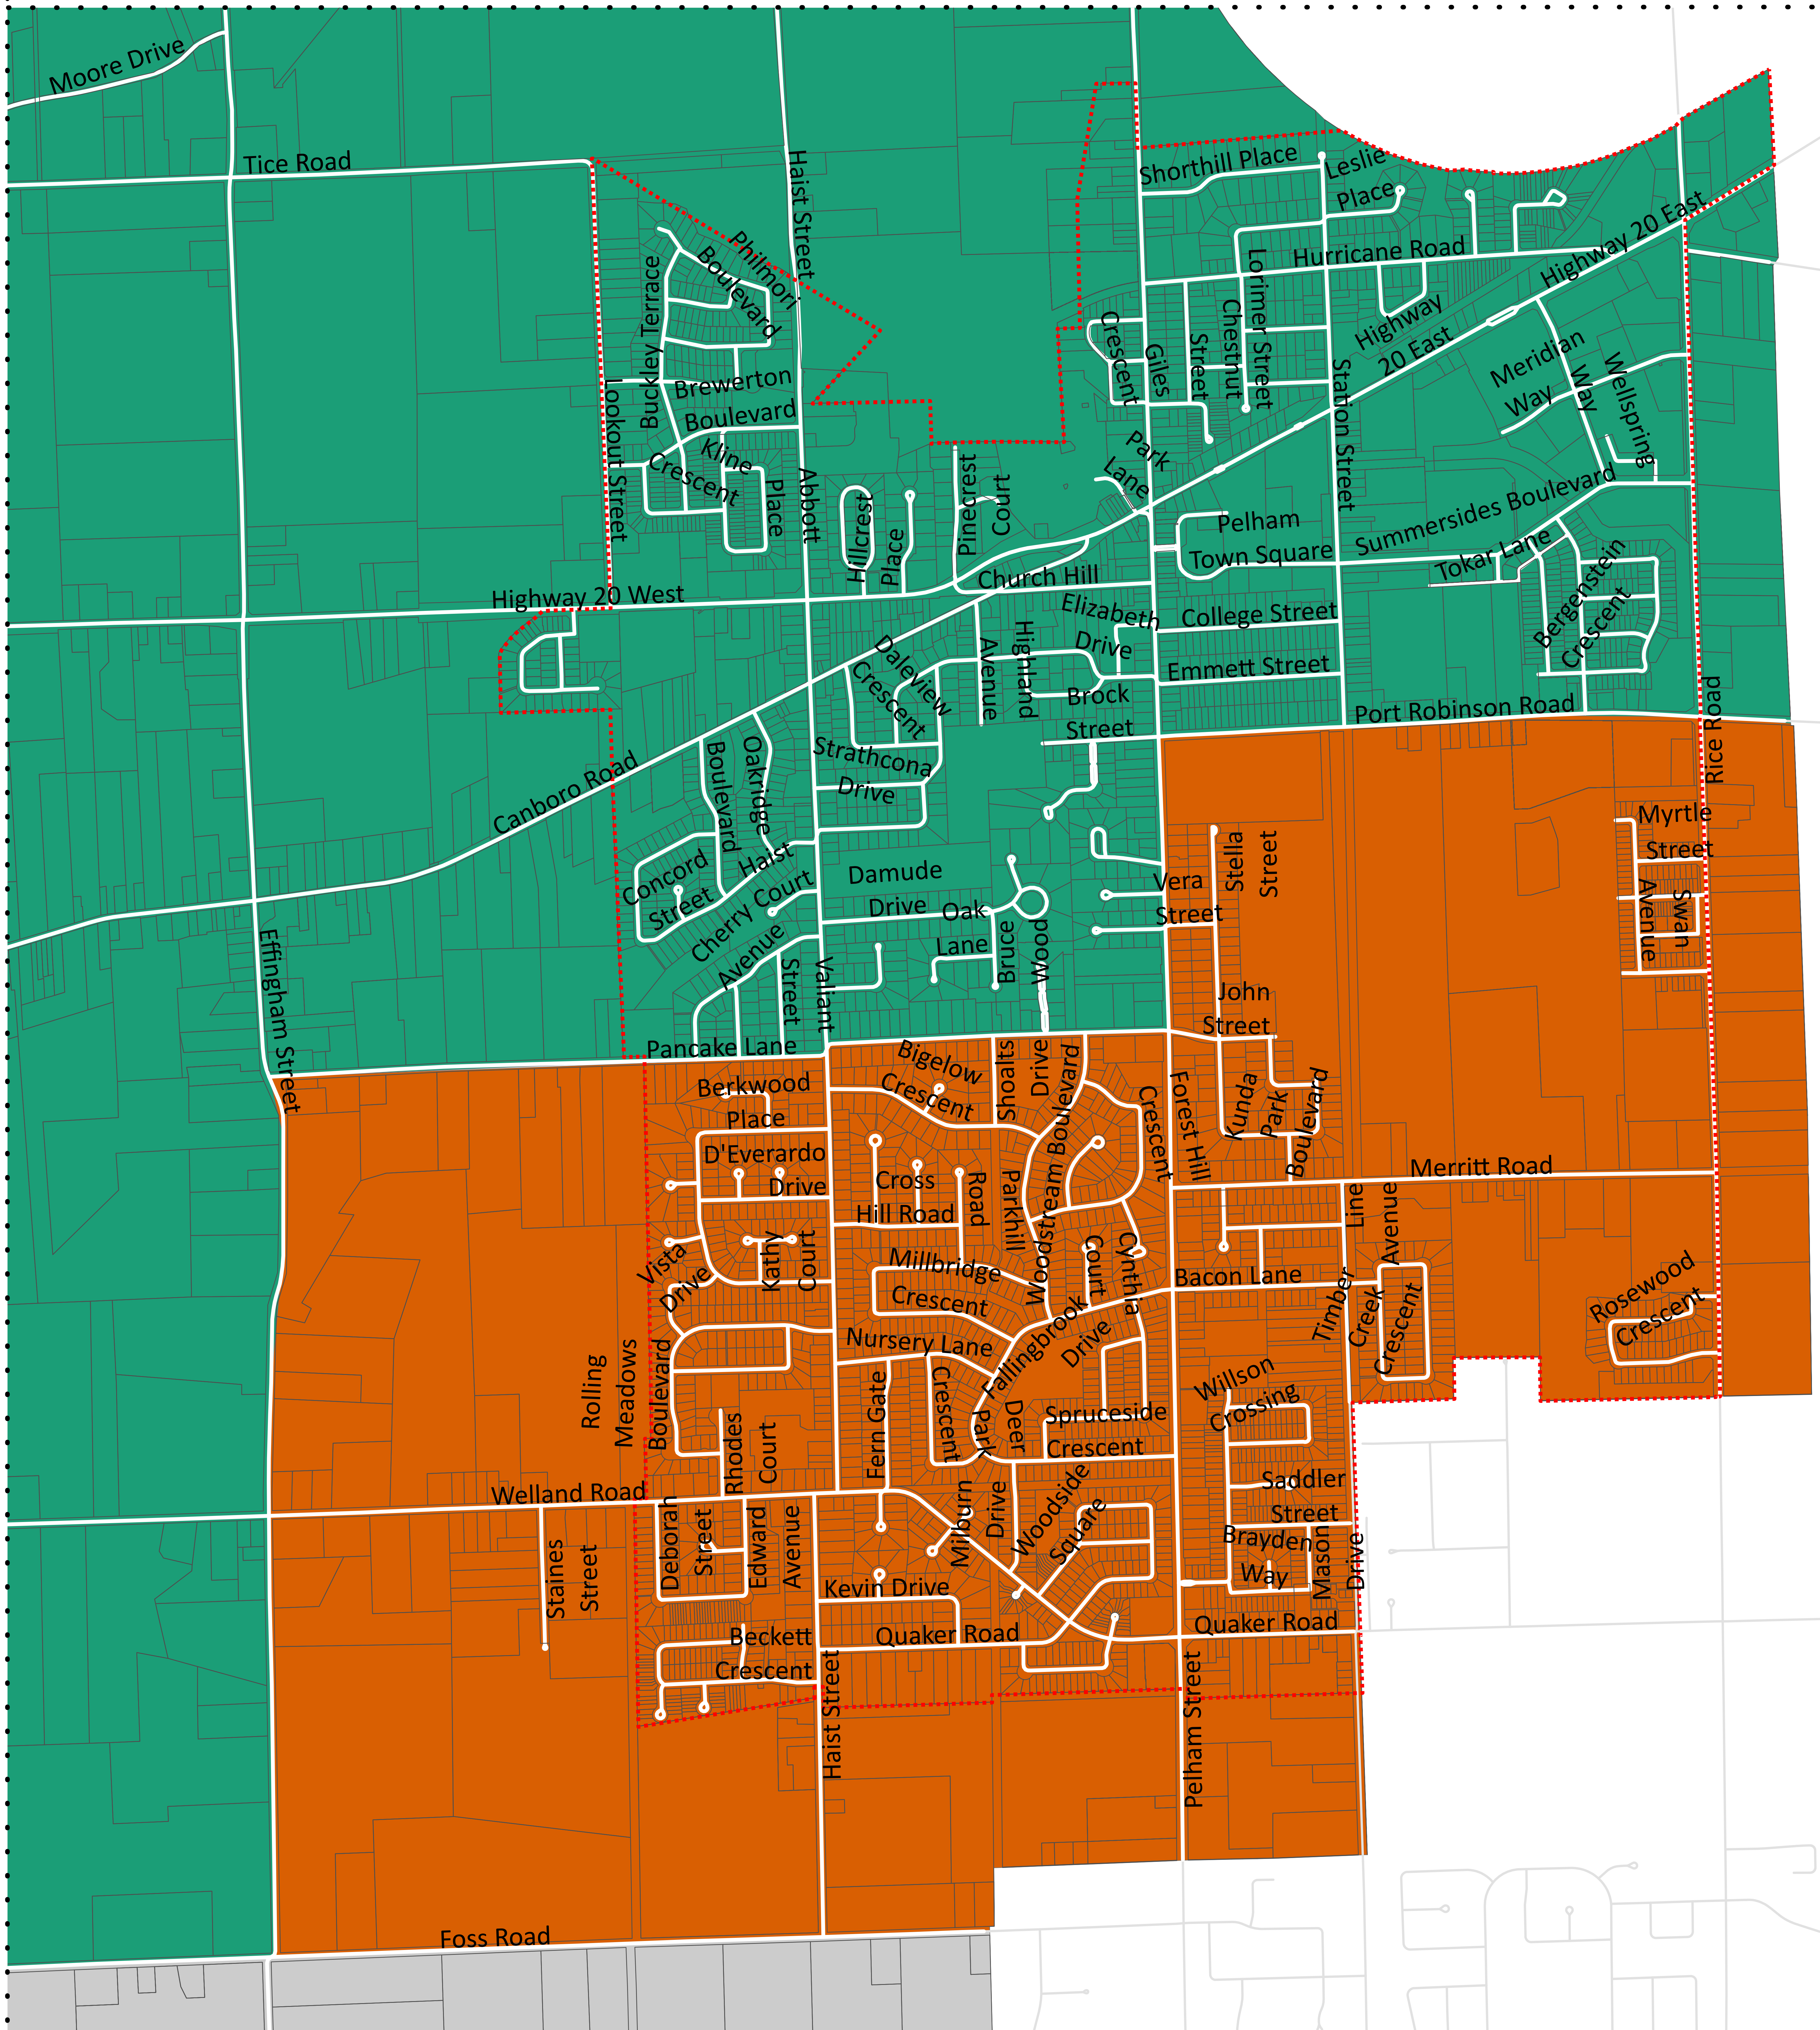

# Town of Pelham Electoral Map (Wards - Fonthill Inset)

# Pelham

NIAGARA

Ward 1

Ward 2

Ward 3