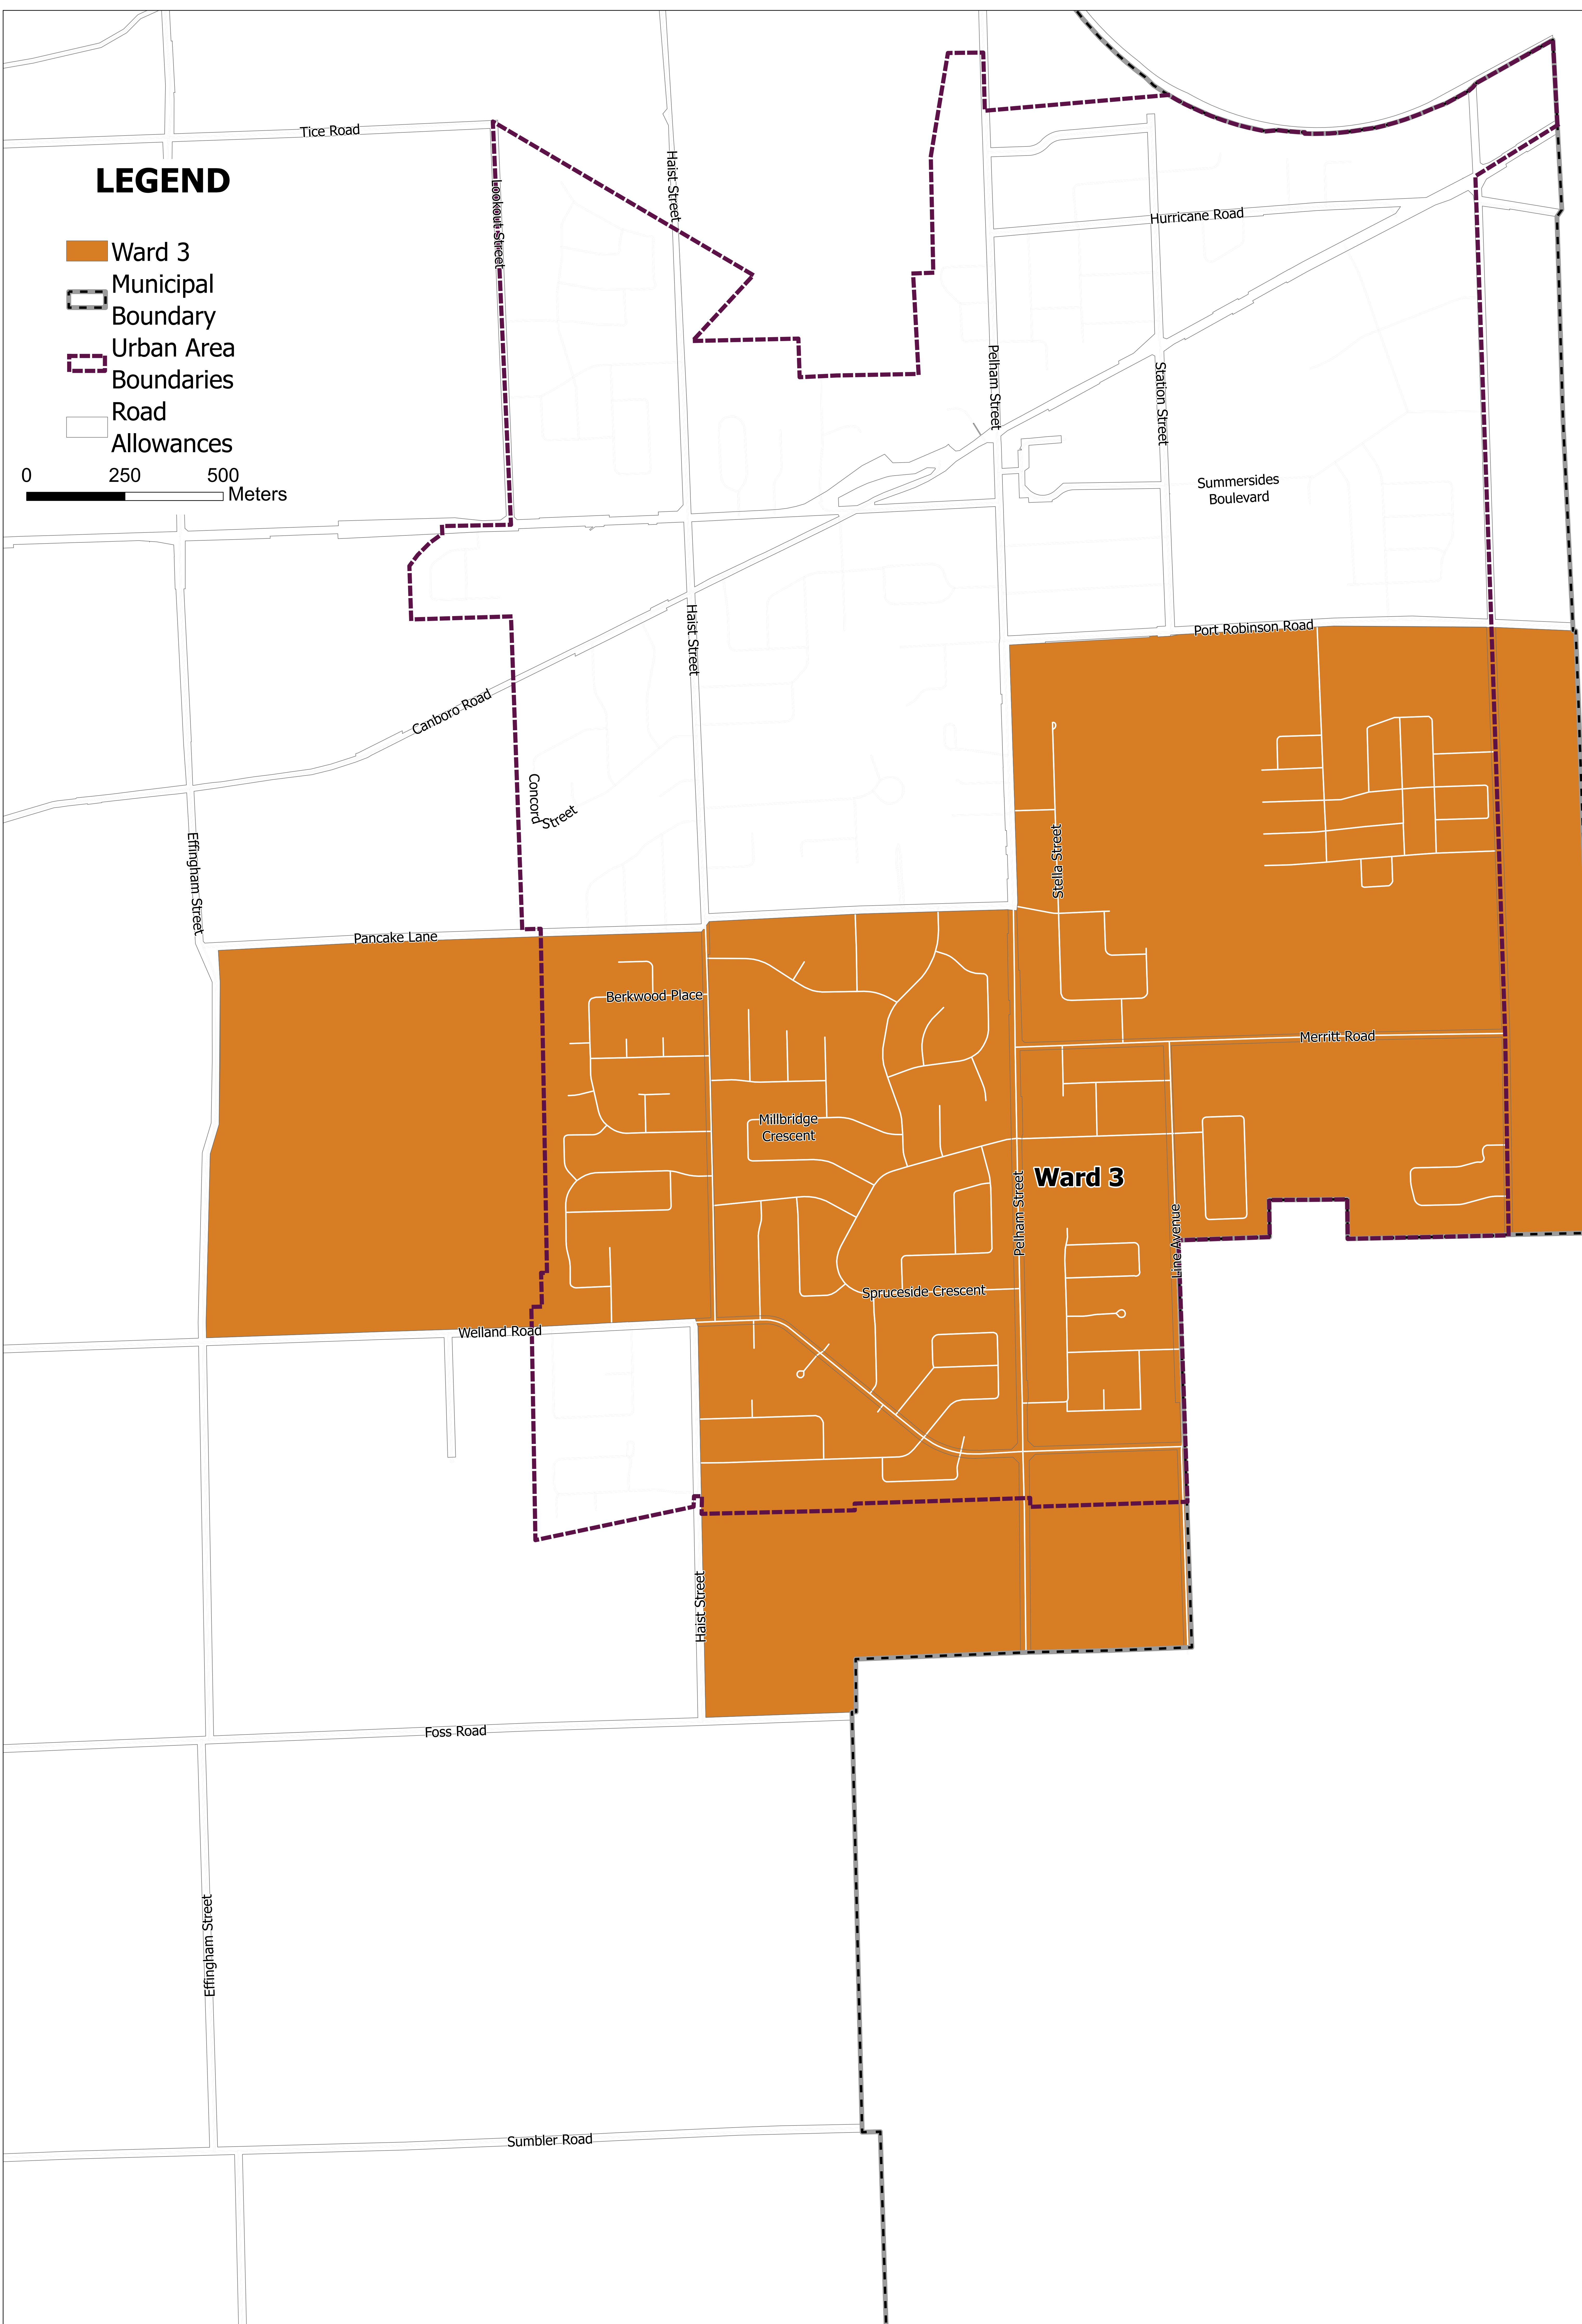

Pelham Ward 1 - 2024

LEGEND

- Ward 1
 - Municipal Boundary
 - Urban Area Boundaries
 - Village Boundary
 - Road Allowances
- 0 0.5 1 Kilometers

Pelham Ward 2 - 2024

LEGEND

-  Ward 2
-  Municipal Boundary
-  Urban Area Boundaries
-  Road Allowances

0 250 500 Meters

Pelham Ward 3 - 2024

LEGEND

-  Ward 3
-  Municipal Boundary
-  Urban Area Boundaries
-  Road
-  Allowances

0 250 500 Meters

Pelham Ward Boundaries - 2024

LEGEND

- Ward 1
 - Ward 2
 - Ward 3
 - Municipal Boundary
 - Urban Area Boundaries
 - Village Boundary
 - Road Allowances
- 0 0.5 1 Kilometers