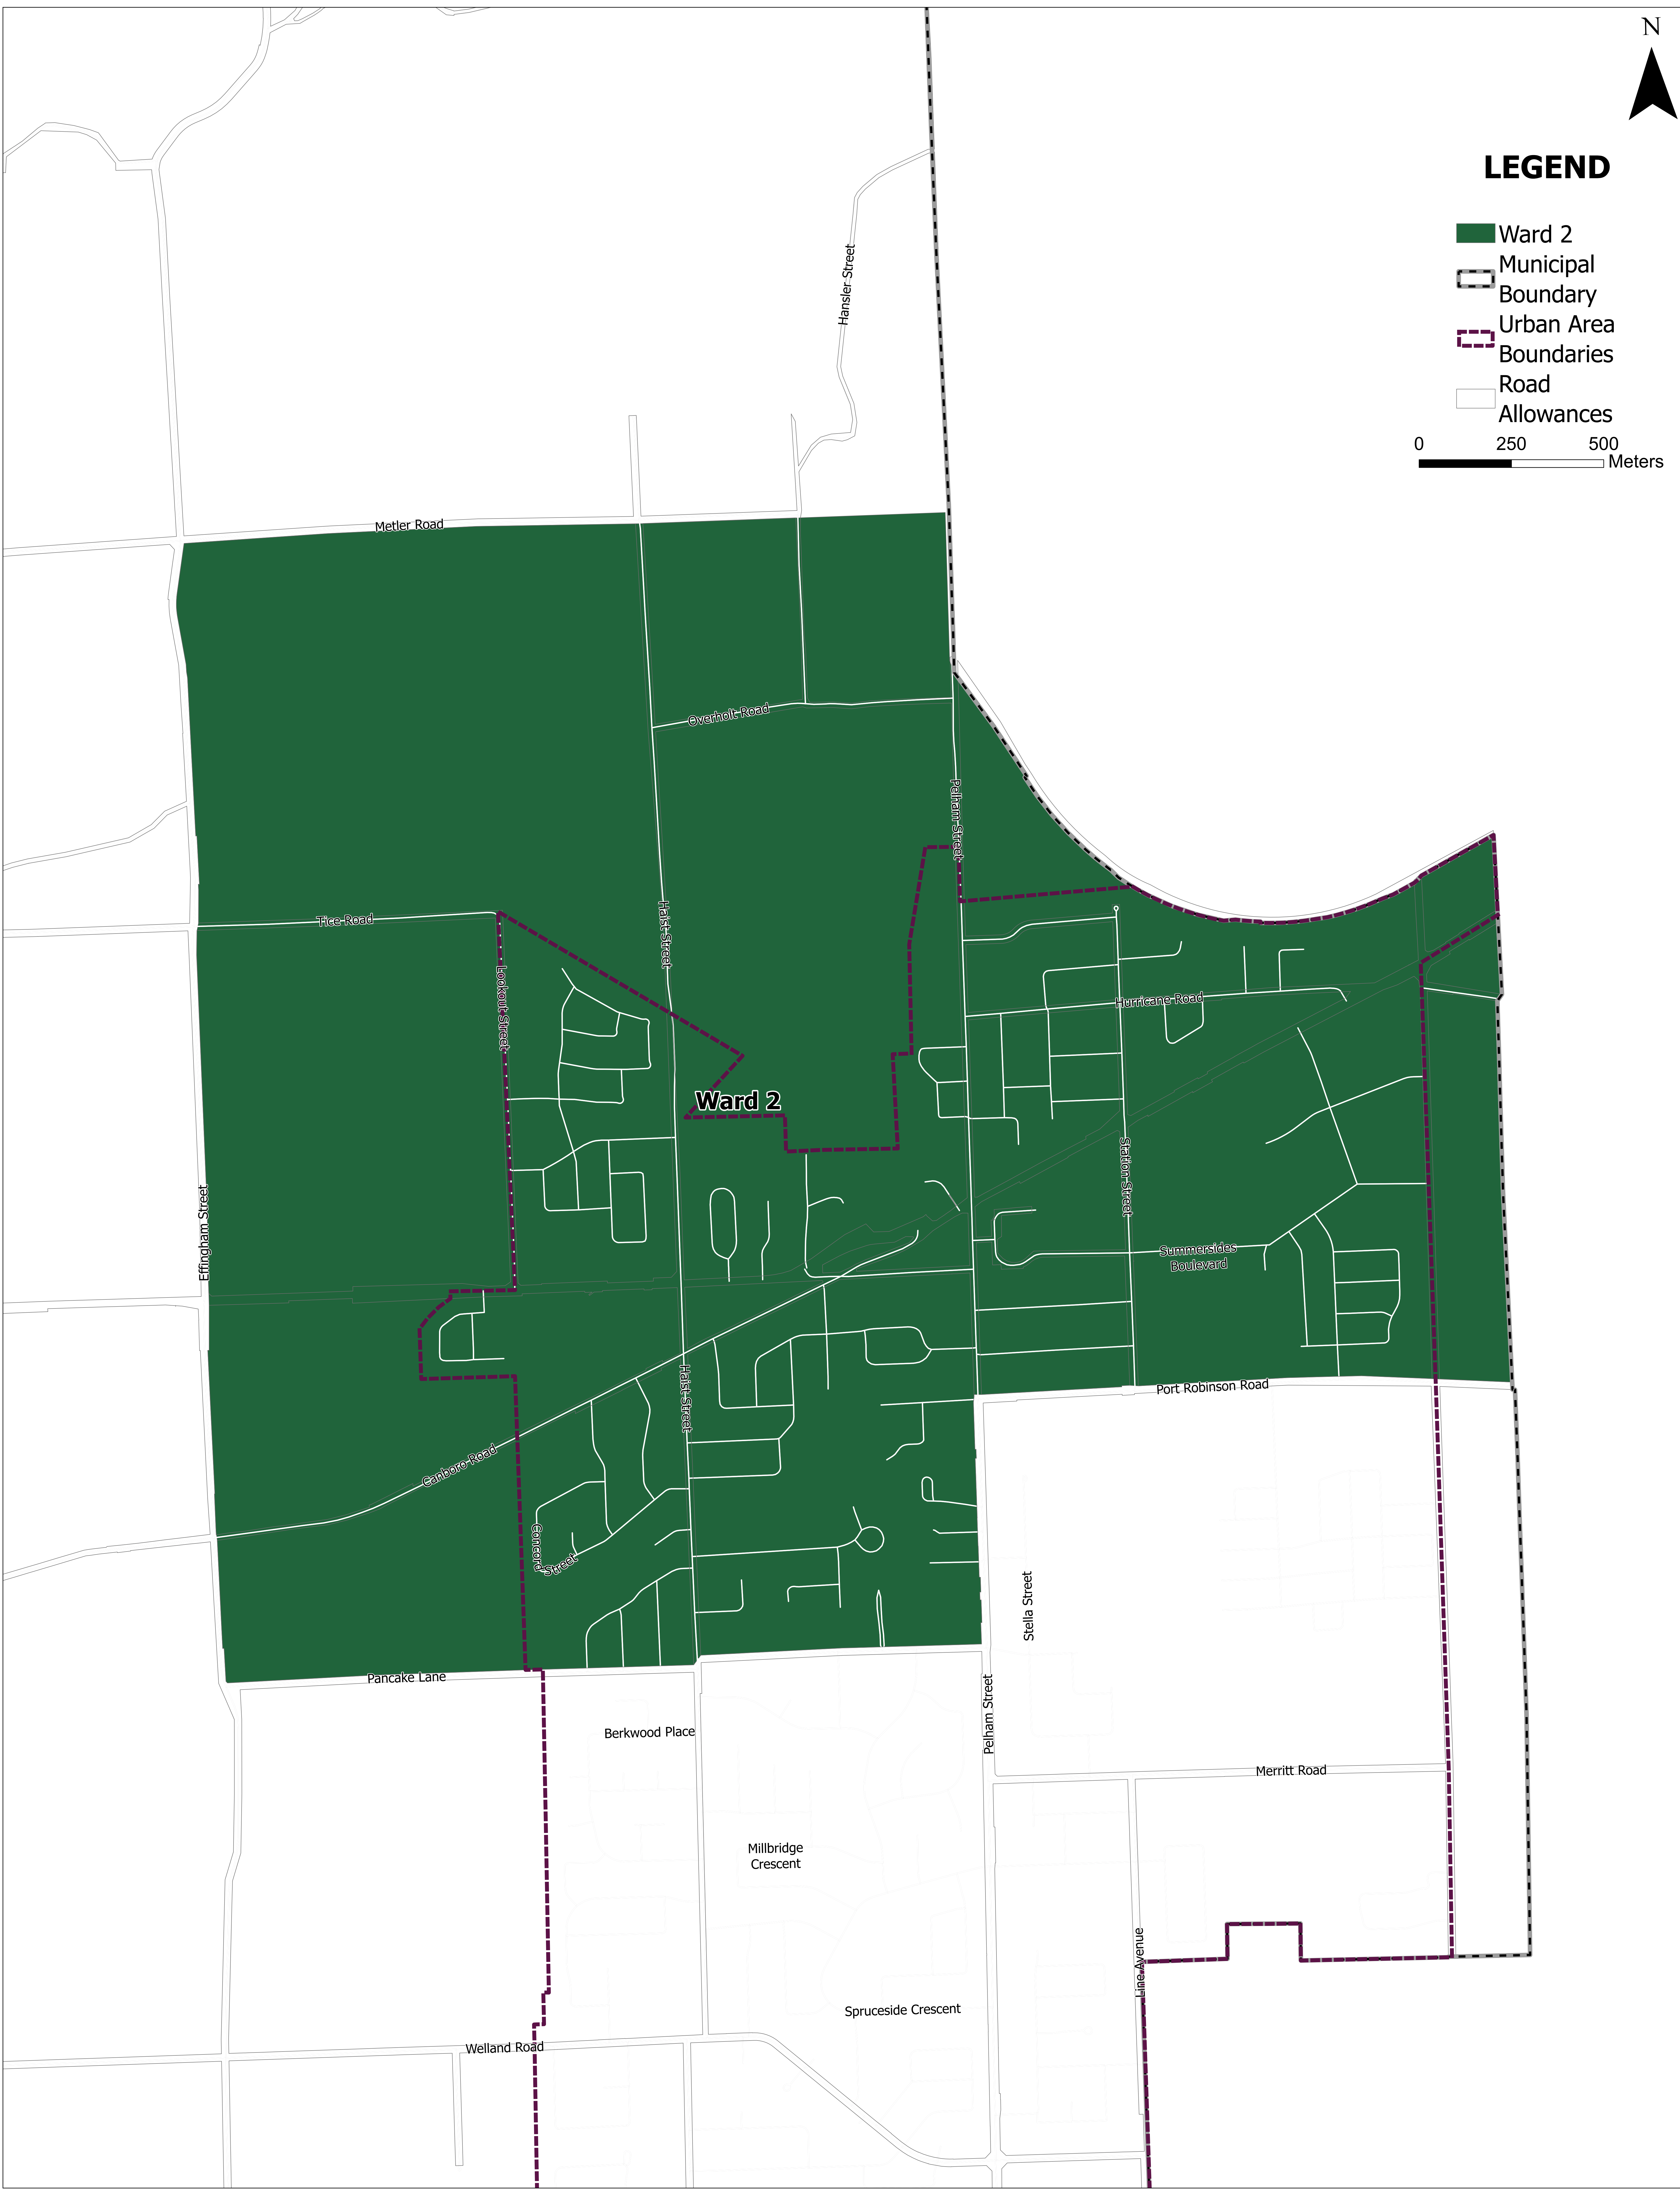

Pelham Ward 1 - 2024

LEGEND

- Ward 1
 - Municipal Boundary
 - Urban Area Boundaries
 - Village Boundary
 - Road Allowances
- 0 0.5 1 Kilometers

Pelham Ward 2 - 2024

LEGEND

-  Ward 2
-  Municipal Boundary
-  Urban Area Boundaries
-  Road Allowances

0 250 500 Meters

Pelham Ward 3 - 2024

LEGEND

-  Ward 3
-  Municipal Boundary
-  Urban Area Boundaries
-  Road
-  Allowances

0 250 500 Meters

Pelham Ward Boundaries - 2024

LEGEND

- Ward 1
 - Ward 2
 - Ward 3
 - Municipal Boundary
 - Urban Area Boundaries
 - Village Boundary
 - Road Allowances
- 0 0.5 1 Kilometers