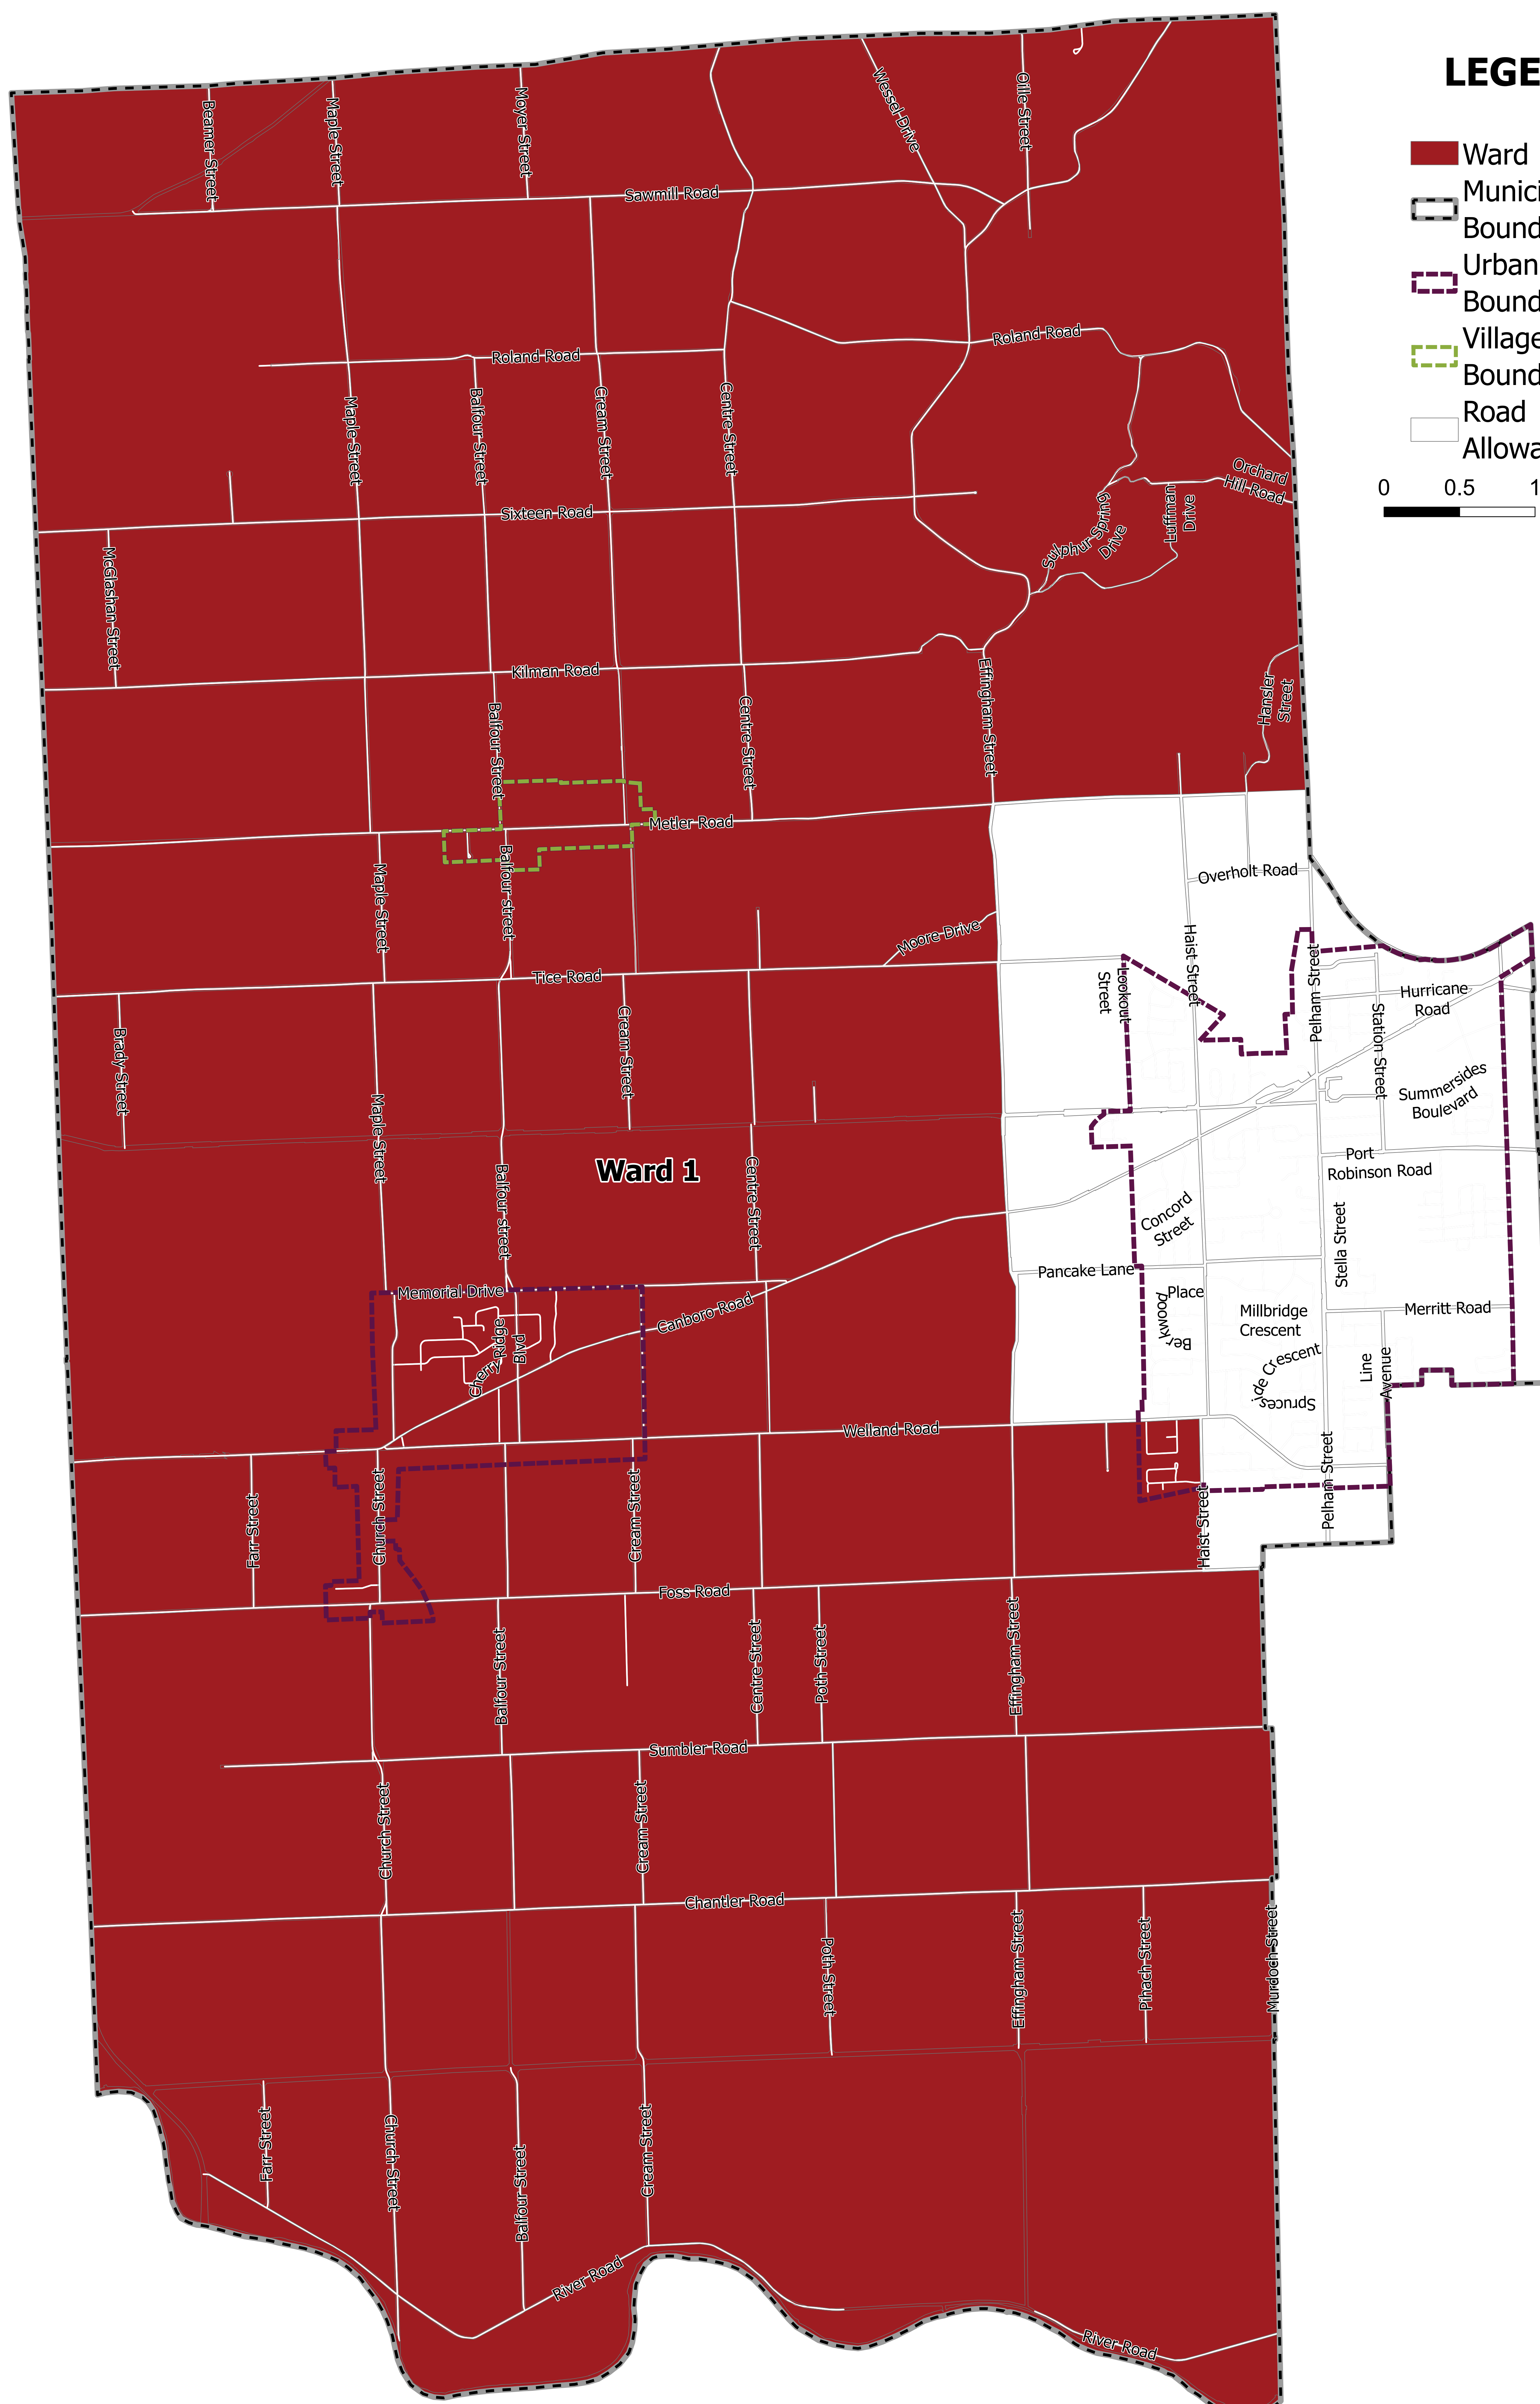

Pelham Ward 1 - 2024

LEGEND

- Ward 1
 - Municipal Boundary
 - Urban Area Boundaries
 - Village Boundary
 - Road Allowances
- 0 0.5 1 Kilometers

Pelham Ward 2 - 2024

LEGEND

-  Ward 2
-  Municipal Boundary
-  Urban Area Boundaries
-  Road Allowances

0 250 500 Meters

Pelham Ward 3 - 2024

LEGEND

-  Ward 3
-  Municipal Boundary
-  Urban Area Boundaries
-  Road
-  Allowances

0 250 500 Meters

Pelham Ward Boundaries - 2024

LEGEND

- Ward 1
 - Ward 2
 - Ward 3
 - Municipal Boundary
 - Urban Area Boundaries
 - Village Boundary
 - Road Allowances
- 0 0.5 1 Kilometers