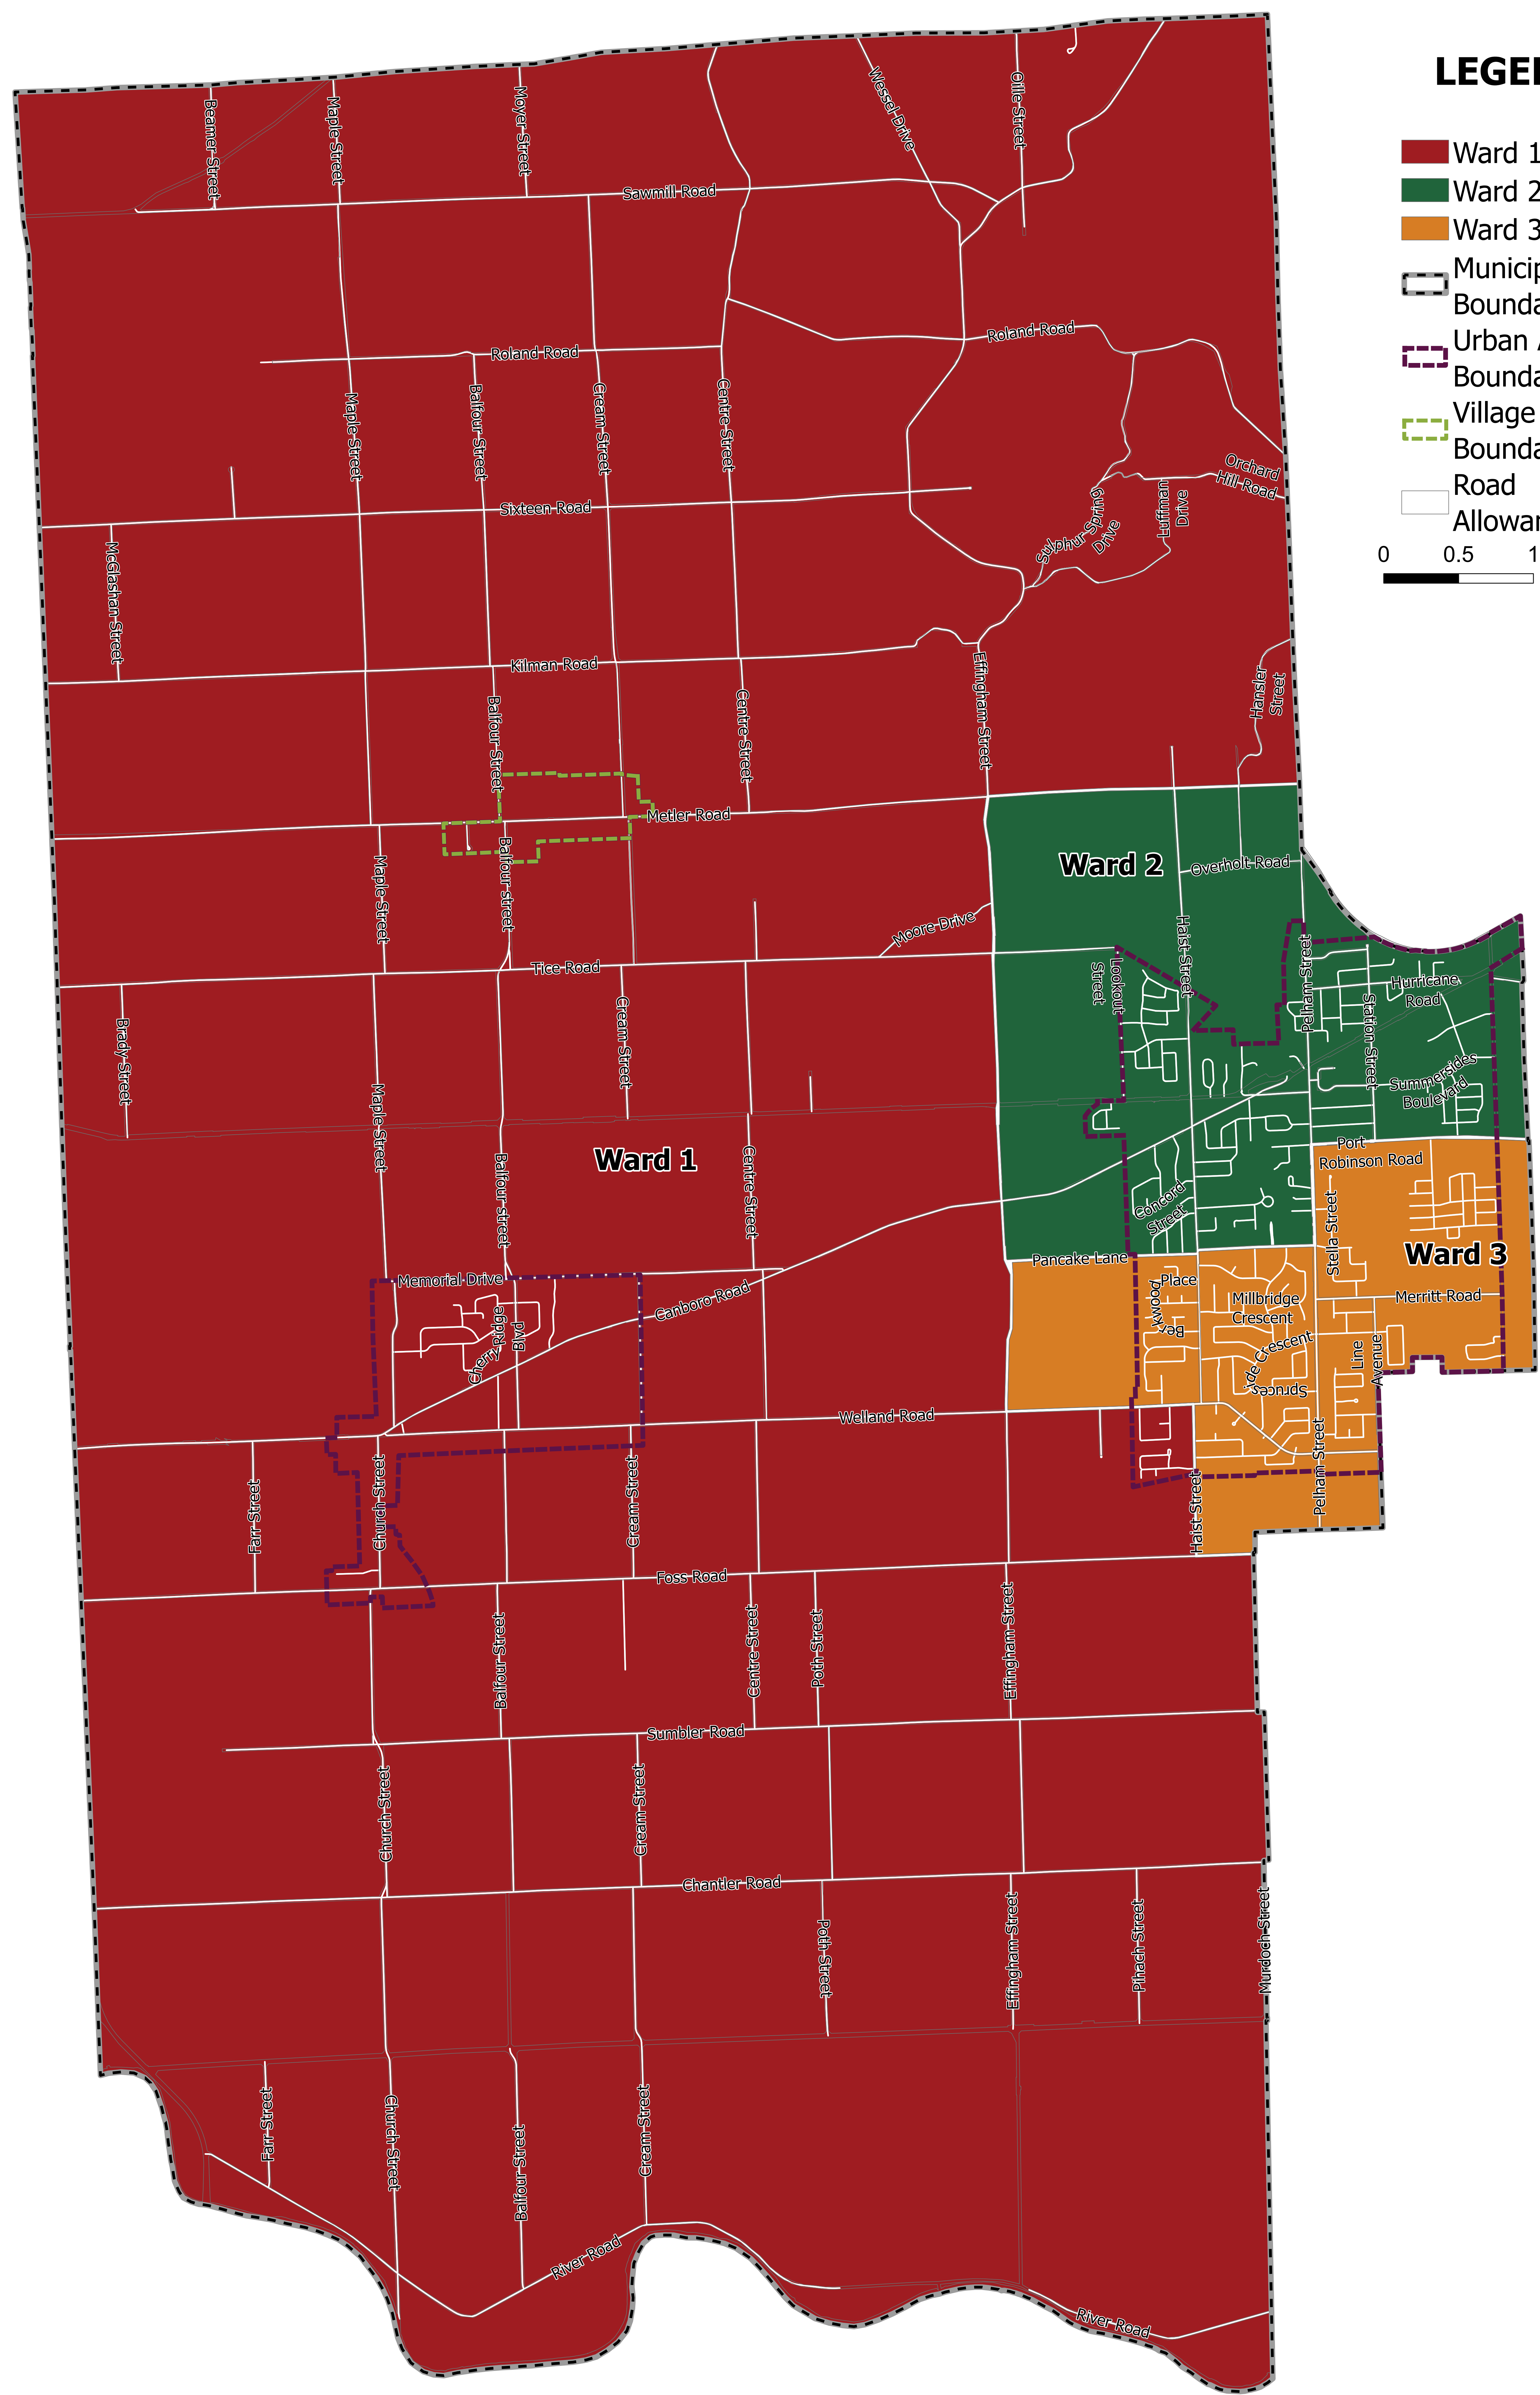

Pelham Ward 1 - 2024

LEGEND

- Ward 1
 - Municipal Boundary
 - Urban Area Boundaries
 - Village Boundary
 - Road Allowances
- 0 0.5 1 Kilometers

Pelham Ward 2 - 2024

LEGEND

-  Ward 2
-  Municipal Boundary
-  Urban Area Boundaries
-  Road Allowances

0 250 500 Meters

Pelham Ward 3 - 2024

LEGEND

-  Ward 3
-  Municipal Boundary
-  Urban Area Boundaries
-  Road
-  Allowances

0 250 500 Meters

Pelham Ward Boundaries - 2024

LEGEND

- Ward 1
 - Ward 2
 - Ward 3
 - Municipal Boundary
 - Urban Area Boundaries
 - Village Boundary
 - Road Allowances
- 0 0.5 1 Kilometers