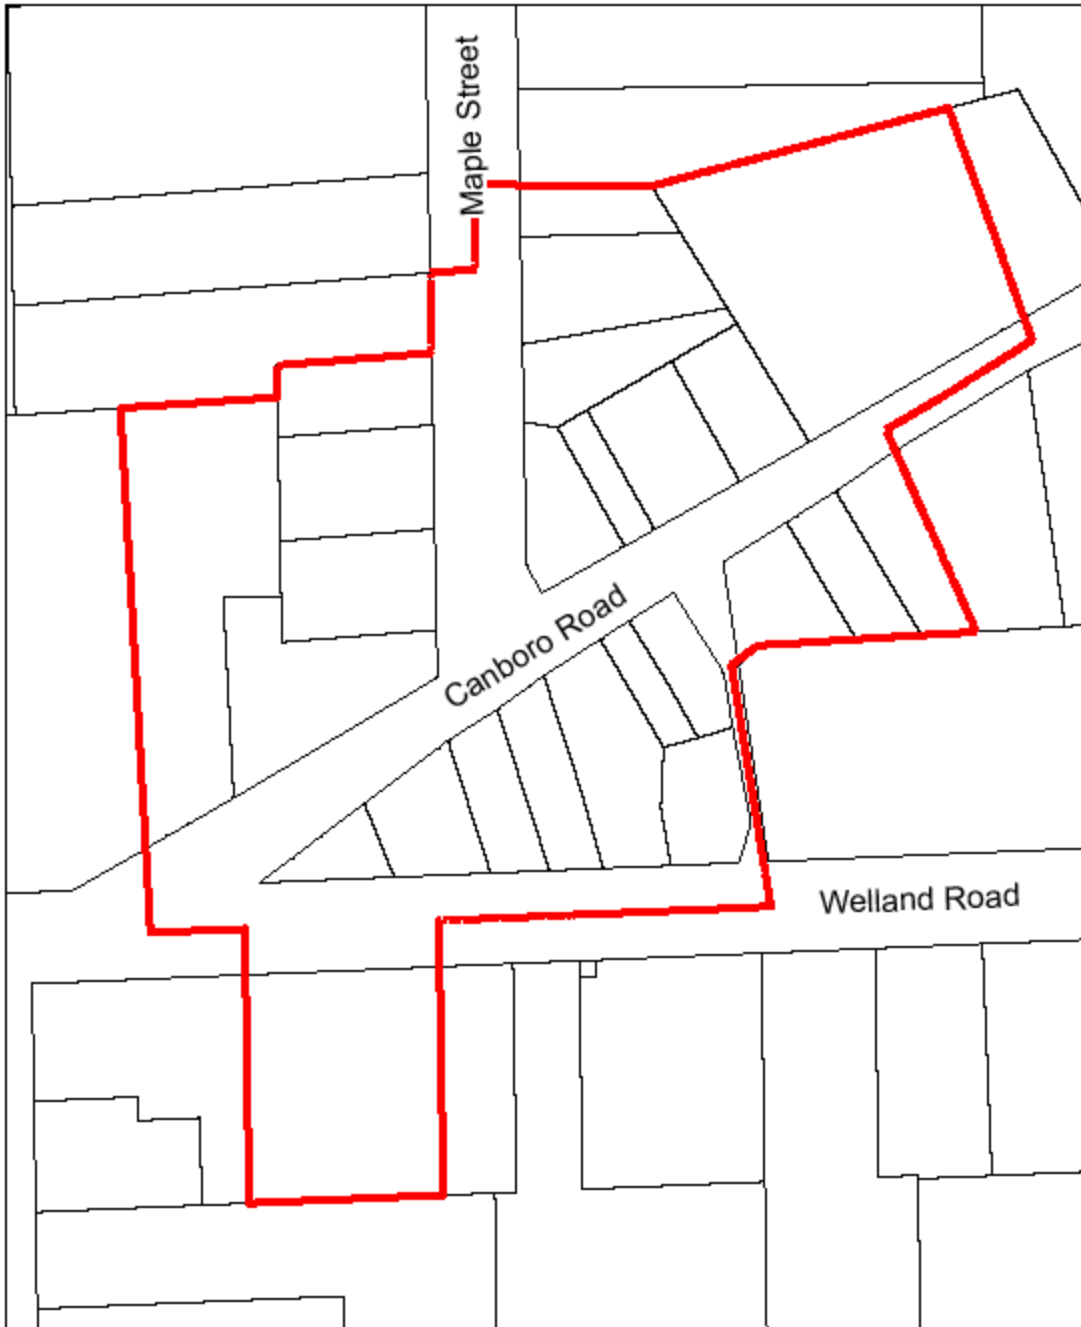

APPENDIX E
COMMUNITY
IMPROVEMENT PLAN AREA

Fenwick CIP

Legend

 Fenwick CIP Boundary Limit

Metric Scale:
1:1250

Fonthill CIP

Legend

 Fonthill CIP Boundary Limit

Metric Scale:
1:2000