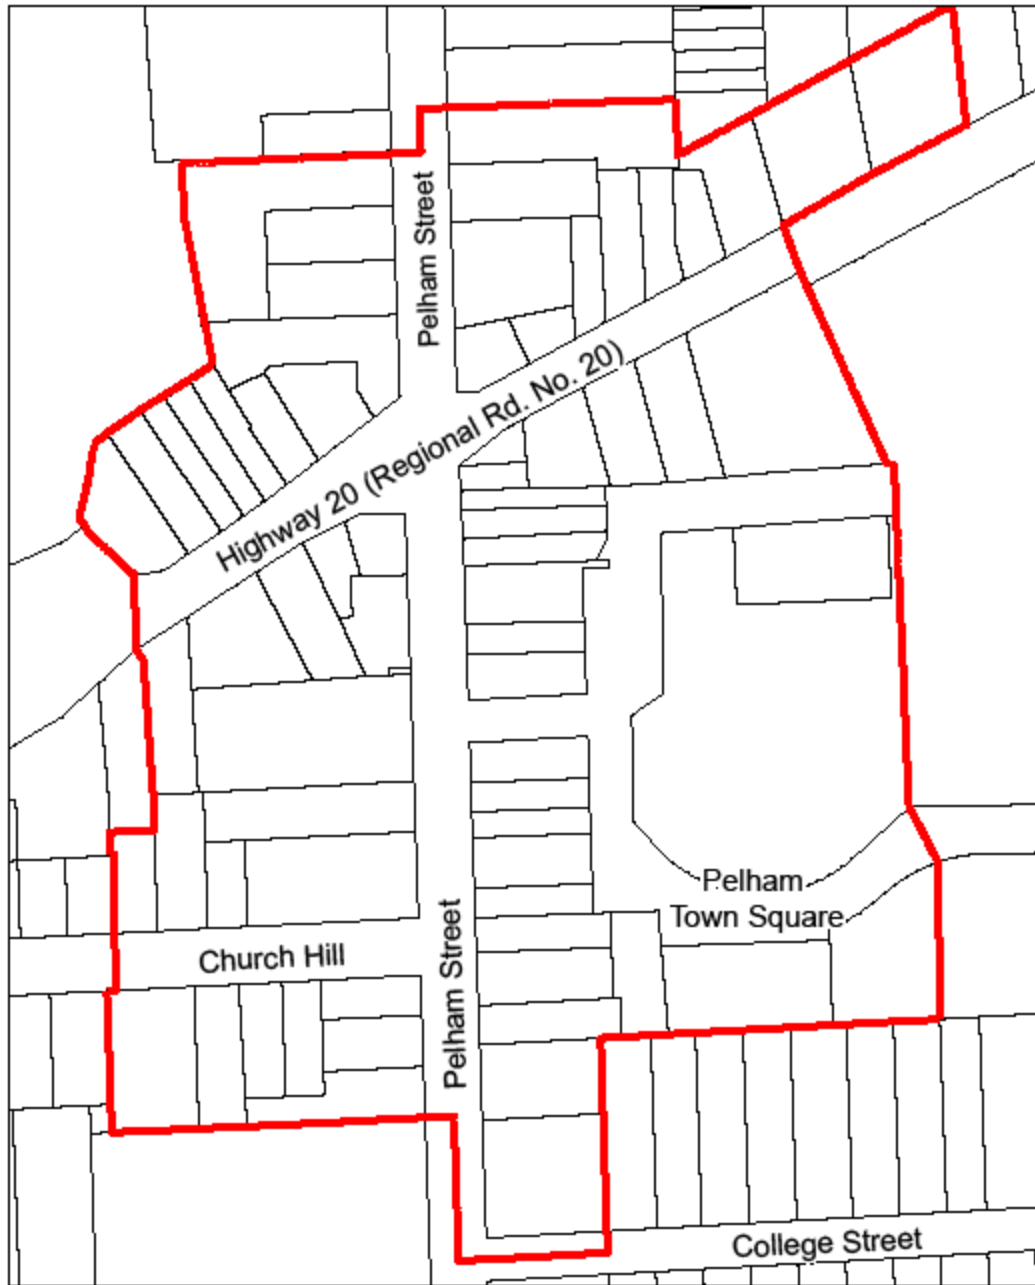

APPENDIX E
COMMUNITY
IMPROVEMENT PLAN AREA

Fenwick CIP

Legend

 Fenwick CIP Boundary Limit

Metric Scale:
1:1250

Fonthill CIP

Legend

 Fonthill CIP Boundary Limit

Metric Scale:
1:2000