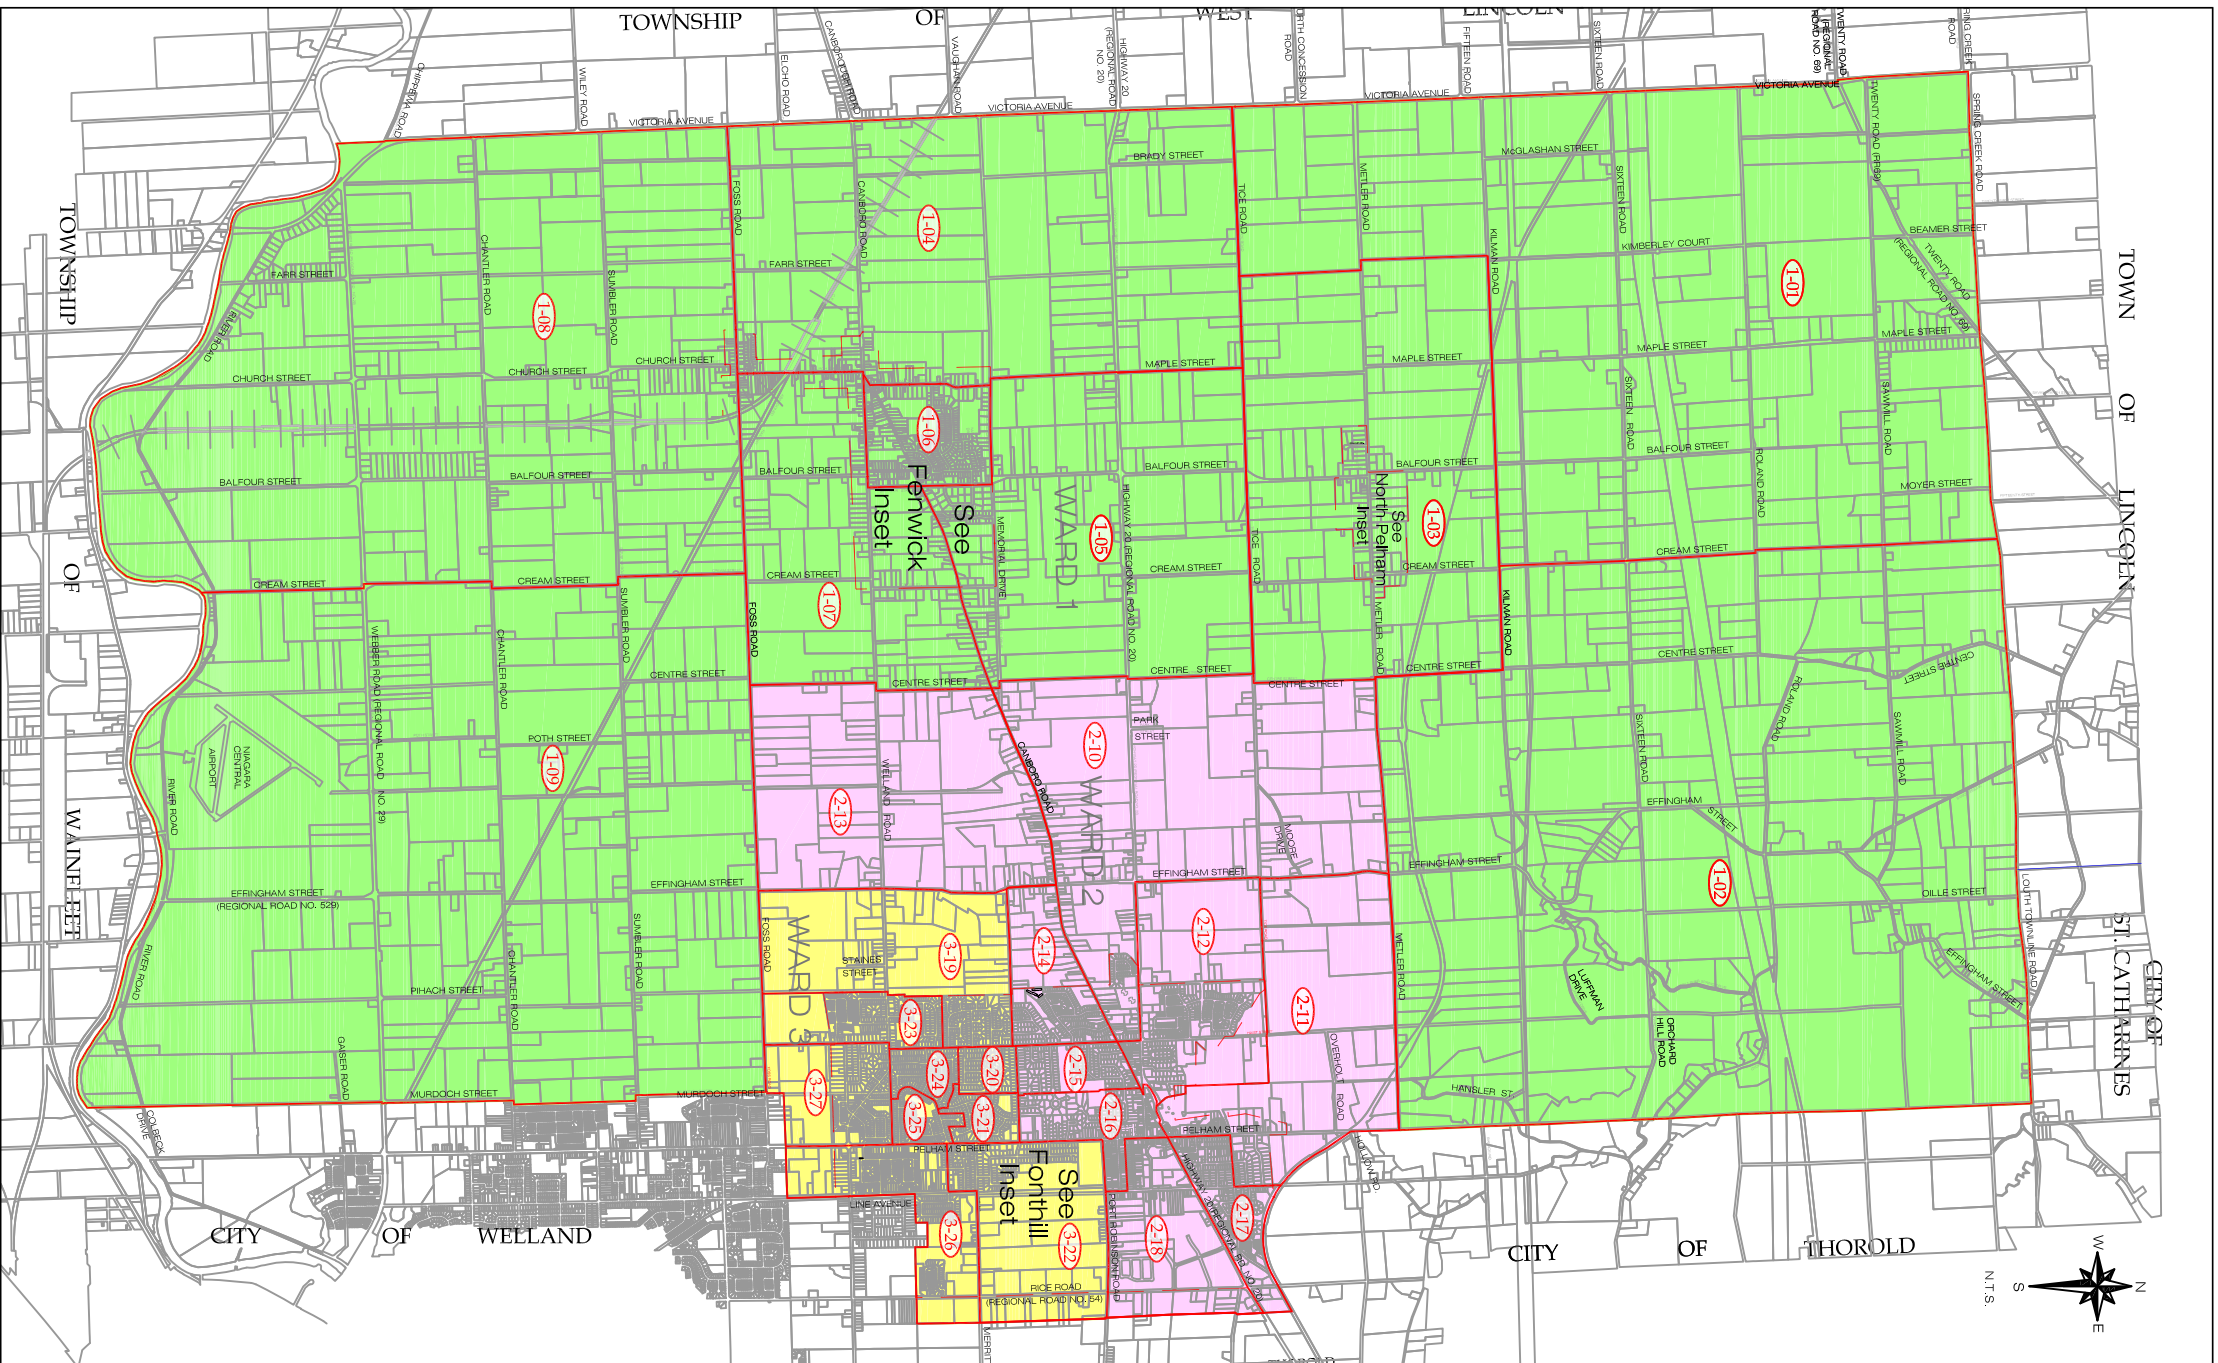

Town of Pelham Electoral Map (Wards)

Pelham

NIAGARA

Symbols Legend

- Municipal Boundary
- Ward/Polling Subdivision Number
- Urban Boundaries
- Poll Boundary
- Ward 1 Boundary
- Ward 2 Boundary
- Ward 3 Boundary

Data Current to March 2018